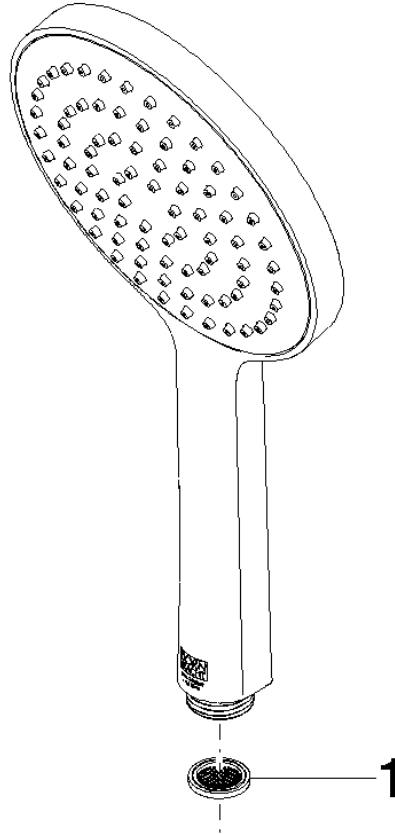

Hand shower FlowReduce - Matte Black

28 017 979

- COMPACT RAIN, max. flow rate 6.8 l/min (at 3 bar)
- with anti-scale system
- spray head Ø 130 mm
- 1/2" connection
- This product can help a building meet the requirements of Green Building Rating Systems, e.g. LEED®, BREEAM®, DGNB

Hand shower FlowReduce - Matte Black

IMO

28 017 979

28 017 979

mm [inches]

Flow rate chart

Codes & Standards

ASME A112.18.1

Certificates

IAPMO_4976

DVGW_DW-
6517DN0

LGA_29

28 017 979

Product version from 10/1/2023

Parts for other
finishes can be found
here: [Chrome](#)

Hand shower FlowReduce - Matte Black