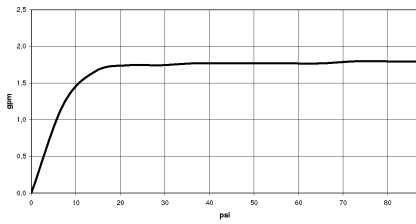

Hand shower FlowReduce - Matte Black

28 017 979

- COMPACT RAIN, max. flow rate 6.8 l/min (at 3 bar)
- with anti-scale system
- spray head Ø 130 mm
- 1/2" connection
- This product can help a building meet the requirements of Green Building Rating Systems, e.g. LEED®, BREEAM®, DGNB

Hand shower FlowReduce - Matte Black

IMO

28 017 979

28 017 979

mm [inches]

Flow rate chart

Codes & Standards

ASME A112.18.1