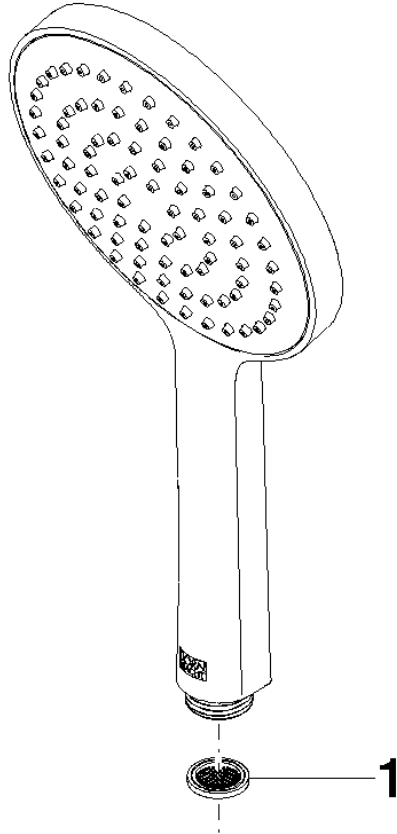

Hand shower - Brushed Champagne (22kt Gold)

IMO

28 017 979

- COMPACT RAIN, max. flow rate 15 l/min (at 3 bar)
- with anti-scale system
- spray head Ø 130 mm
- 1/2" connection
- WRAS 2009011

Intrinsic protection against back flow.

Fits: IMO, LULU, MADISON, MEM, TARA, CL.1, LISSÉ, VAIA, META, CYO

	Brushed Champagne (22kt Gold)	28 017 979-46
	Chrome	28 017 979-00
	Chrome	28 017 979-00 0010
	Brushed Platinum	28 017 979-06 0010
	Brushed Platinum	28 017 979-06
	Platinum	28 017 979-08 0010
	Platinum	28 017 979-08
	Dark Chrome	28 017 979-19
	Dark Chrome	28 017 979-19 0010
	Light Gold	28 017 979-26 0010
	Light Gold	28 017 979-26
	Brushed Light Gold	28 017 979-27 0010
	Brushed Light Gold	28 017 979-27
	Brushed Durabronze (23kt Gold)	28 017 979-28
	Brushed Durabronze (23kt Gold)	28 017 979-28 0010
	Matte Black	28 017 979-33 0010
	Matte Black	28 017 979-33
	Brushed Bronze	28 017 979-42 0010
	Brushed Bronze	28 017 979-42
	Brushed Champagne (22kt Gold)	28 017 979-46 0010
	Champagne (22kt Gold)	28 017 979-47
	Champagne (22kt Gold)	28 017 979-47 0010
	Brushed Chrome	28 017 979-93
	Brushed Chrome	28 017 979-93 0010
	Brushed Dark Platinum	28 017 979-99
	Brushed Dark Platinum	28 017 979-99 0010

Hand shower - Brushed Champagne (22kt Gold)

IMO

28 017 979

28 017 979

mm [inches]

Flow rate chart

Codes & Standards

DIN 4109

LGA_29

28 017 979

Product version from 4/1/2024

Parts for other
finishes can be found
here: [Chrome](#)

Hand shower - Brushed Champagne (22kt Gold)

IMO

28 017 979

Spare parts list