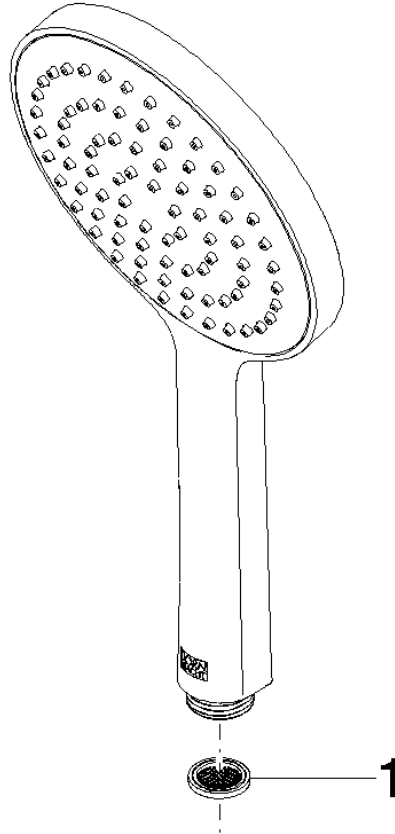

Hand shower - Brushed Dark Platinum

IMO

28 017 979

- COMPACT RAIN, max. flow rate 15 l/min (at 3 bar)
- with anti-scale system
- spray head Ø 130 mm
- 1/2" connection
- WRAS 2009011

Intrinsic protection against back flow.

Fits: IMO, LULU, MADISON, MEM, TARA,
CL.1, LISSÉ, VAIA, META, CYO

	Brushed Dark Platinum	28 017 979-99
	Chrome	28 017 979-00
	Chrome	28 017 979-00 0010
	Brushed Platinum	28 017 979-06 0010
	Brushed Platinum	28 017 979-06
	Platinum	28 017 979-08 0010
	Platinum	28 017 979-08
	Dark Chrome	28 017 979-19
	Dark Chrome	28 017 979-19 0010
	Light Gold	28 017 979-26 0010
	Light Gold	28 017 979-26
	Brushed Light Gold	28 017 979-27 0010
	Brushed Light Gold	28 017 979-27
	Brushed Durabronze (23kt Gold)	28 017 979-28
	Brushed Durabronze (23kt Gold)	28 017 979-28 0010
	Matte Black	28 017 979-33 0010
	Matte Black	28 017 979-33
	Brushed Bronze	28 017 979-42 0010
	Brushed Bronze	28 017 979-42
	Brushed Champagne (22kt Gold)	28 017 979-46 0010
	Brushed Champagne (22kt Gold)	28 017 979-46
	Champagne (22kt Gold)	28 017 979-47
	Champagne (22kt Gold)	28 017 979-47 0010
	Brushed Chrome	28 017 979-93
	Brushed Chrome	28 017 979-93 0010
	Brushed Dark Platinum	28 017 979-99 0010

Hand shower - Brushed Dark Platinum

IMO

28 017 979

28 017 979

mm [inches]

Flow rate chart

Codes & Standards

DIN 4109

Certificates

WRAS_2009

DVGW_DW-
6517DN0

LGA_29

28 017 979

Product version from 4/1/2024

Parts for other
finishes can be found
here: [Chrome](#)

Hand shower - Brushed Dark Platinum