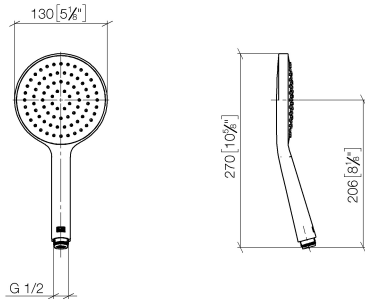

Hand shower - Brushed Dark Platinum

IMO

28 017 979

- COMPACT RAIN, max. flow rate 15 l/min (at 3 bar)
- with anti-scale system
- spray head Ø 130 mm
- 1/2" connection
- WRAS 2009011

Intrinsic protection against back flow.

Fits: IMO, LULU, MADISON, MEM, TARA,
CL.1, LISSÉ, VAIA, META, CYO

	Brushed Dark Platinum	28 017 979-99
	Chrome	28 017 979-00
	Chrome	28 017 979-00 0010
	Brushed Platinum	28 017 979-06 0010
	Brushed Platinum	28 017 979-06
	Platinum	28 017 979-08 0010
	Platinum	28 017 979-08
	Dark Chrome	28 017 979-19
	Dark Chrome	28 017 979-19 0010
	Light Gold	28 017 979-26 0010
	Light Gold	28 017 979-26
	Brushed Light Gold	28 017 979-27 0010
	Brushed Light Gold	28 017 979-27
	Brushed Durabronze (23kt Gold)	28 017 979-28
	Brushed Durabronze (23kt Gold)	28 017 979-28 0010
	Matte Black	28 017 979-33 0010
	Matte Black	28 017 979-33
	Brushed Bronze	28 017 979-42 0010
	Brushed Bronze	28 017 979-42
	Brushed Champagne (22kt Gold)	28 017 979-46 0010
	Brushed Champagne (22kt Gold)	28 017 979-46
	Champagne (22kt Gold)	28 017 979-47
	Champagne (22kt Gold)	28 017 979-47 0010
	Brushed Chrome	28 017 979-93
	Brushed Chrome	28 017 979-93 0010
	Brushed Dark Platinum	28 017 979-99 0010

Hand shower - Brushed Dark Platinum

IMO

28 017 979

28 017 979

mm [inches]

Flow rate chart

Codes & Standards

DIN 4109