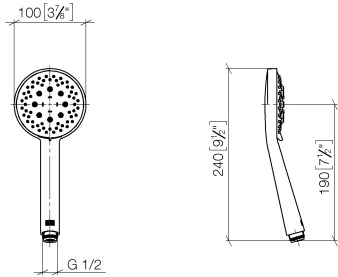

28 018 979

- Three or five settings: COMPACT RAIN, COMPACT SOFT FLOW, COMPACT AQUAPRESSURE FLOW, max. flow rate 15 l/min (at 3 bar)
- with anti-scale system
- spray head Ø 100mm
- 1/2" connection
- WRAS 2210003
- Function from: 7 l/min

Intrinsic protection against back flow.

Fits: IMO, LULU, MADISON, MEM, TARA, CL.1, LISSÉ, VAIA, META, CYO

	Chrome	28 018 979-00
	Chrome	28 018 979-00 0010
	Brushed Platinum	28 018 979-06
	Brushed Platinum	28 018 979-06 0010
	Platinum	28 018 979-08
	Platinum	28 018 979-08 0010
	Dark Brass matt	28 018 979-16 0010
	Dark Bronze matt	28 018 979-17 0010
	Dark Chrome	28 018 979-19
	Dark Chrome	28 018 979-19 0010
	Light Gold	28 018 979-26 0010
	Light Gold	28 018 979-26
	Brushed Light Gold	28 018 979-27 0010
	Brushed Light Gold	28 018 979-27
	Brushed Durabrass (23kt Gold)	28 018 979-28
	Brushed Durabrass (23kt Gold)	28 018 979-28 0010
	Matte Black	28 018 979-33
	Matte Black	28 018 979-33 0010
	Brushed Bronze	28 018 979-42 0010
	Brushed Bronze	28 018 979-42
	Brushed Champagne (22kt Gold)	28 018 979-46
	Brushed Champagne (22kt Gold)	28 018 979-46 0010
	Champagne (22kt Gold)	28 018 979-47
	Champagne (22kt Gold)	28 018 979-47 0010
	Brushed Chrome	28 018 979-93
	Brushed Chrome	28 018 979-93 0010

Hand shower - Chrome

IMO

28 018 979

	Brushed Dark Platinum	28 018 979-99
	Brushed Dark Platinum	28 018 979-99 0010

28 018 979

mm [inches]

Flow rate chart

Certificates

LGA_29984.

DVGW_DW-
6517DN0129.

WRAS_2210003.

28 018 979

Spare parts list

No.	Item Number	Name	Quantity used	Delivery time
1	09 23 01 039 90	sieve	1	2