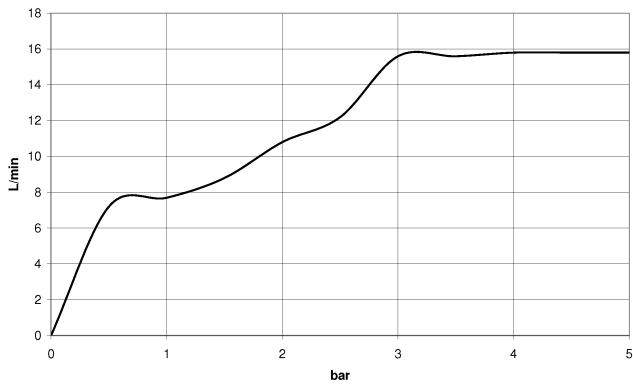

28 018 979

- Three or five settings: COMPACT RAIN, COMPACT SOFT FLOW, COMPACT AQUAPRESSURE FLOW, max. flow rate 15 l/min (at 3 bar)
- with anti-scale system
- spray head Ø 100mm
- 1/2" connection
- WRAS 1704043
- Function from: 7 l/min

## Hand shower - Brushed Platinum

IMO

28 018 979

	Brushed Dark Platinum	28 018 979-99
	Brushed Dark Platinum	28 018 979-99 0010

28 018 979

mm [inches]

### Flow rate chart