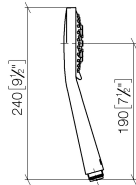

28 018 979

- Three or five settings: COMPACT RAIN, COMPACT SOFT FLOW, COMPACT AQUAPRESSURE FLOW, max. flow rate 15 l/min (at 3 bar)
- with anti-scale system
- spray head Ø 100mm
- 1/2" connection
- WRAS 1704043
- Function from: 7 l/min

## Hand shower - Brushed Platinum

IMO

28 018 979

	Brushed Dark Platinum	28 018 979-99
	Brushed Dark Platinum	28 018 979-99 0010

28 018 979

mm [inches]

### Flow rate chart