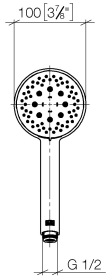

28 018 979

- Three or five settings: COMPACT RAIN, COMPACT SOFT FLOW, COMPACT AQUAPRESSURE FLOW, max. flow rate 15 l/min (at 3 bar)
- with anti-scale system
- spray head Ø 100mm
- 1/2" connection
- WRAS 1704043
- Function from: 7 l/min

## Hand shower - Brushed Platinum

IMO

28 018 979

	Brushed Dark Platinum	28 018 979-99
	Brushed Dark Platinum	28 018 979-99 0010

28 018 979

mm [inches]

### Flow rate chart