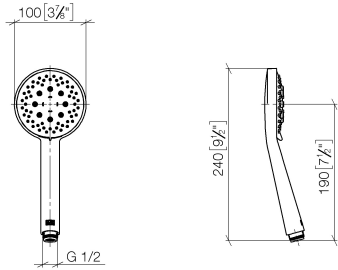

Hand shower FlowReduce - Platinum

IMO

28 018 979

- Three or five settings: COMPACT RAIN, COMPACT SOFT FLOW, COMPACT AQUAPRESSURE FLOW, max. flow rate 6.8 l/min (at 3 bar)
- with anti-scale system
- spray head Ø 100mm
- 1/2" connection
- Function from: 6 l/min
- This product can help a building meet the requirements of Green Building Rating Systems, e.g. LEED®, BREEAM®, DGNB

Intrinsic protection against back flow.

Fits: IMO, LULU, MADISON, MEM, TARA, CL.1, LISSÉ, VAIA, META, CYO

	Platinum	28 018 979-08 0010
	Chrome	28 018 979-00
	Chrome	28 018 979-00 0010
	Brushed Platinum	28 018 979-06
	Brushed Platinum	28 018 979-06 0010
	Platinum	28 018 979-08
	Dark Brass matt	28 018 979-16 0010
	Dark Bronze matt	28 018 979-17 0010
	Dark Chrome	28 018 979-19
	Dark Chrome	28 018 979-19 0010
	Light Gold	28 018 979-26 0010
	Light Gold	28 018 979-26
	Brushed Light Gold	28 018 979-27 0010
	Brushed Light Gold	28 018 979-27
	Brushed Durabrass (23kt Gold)	28 018 979-28
	Brushed Durabrass (23kt Gold)	28 018 979-28 0010
	Matte Black	28 018 979-33
	Matte Black	28 018 979-33 0010
	Brushed Bronze	28 018 979-42 0010
	Brushed Bronze	28 018 979-42
	Brushed Champagne (22kt Gold)	28 018 979-46
	Brushed Champagne (22kt Gold)	28 018 979-46 0010
	Champagne (22kt Gold)	28 018 979-47
	Champagne (22kt Gold)	28 018 979-47 0010
	Brushed Chrome	28 018 979-93
	Brushed Chrome	28 018 979-93 0010

Hand shower FlowReduce - Platinum

IMO

28 018 979

 Brushed Dark Platinum	28 018 979-99
 Brushed Dark Platinum	28 018 979-99 0010

28 018 979

mm [inches]

Flow rate chart

Certificates

LGA_29984.

Spare parts list

No.	Item Number	Name	Quantity used	Delivery time
1	09 23 01 039 90	sieve	1	2