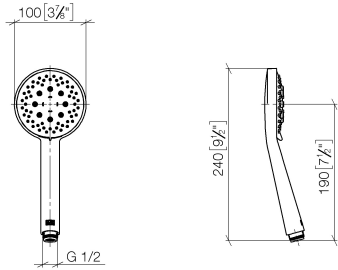

**Hand shower FlowReduce - Dark Brass matt**

IMO

28 018 979

- Three or five settings: COMPACT RAIN, COMPACT SOFT FLOW, COMPACT AQUAPRESSURE FLOW, max. flow rate 6.8 l/min (at 3 bar)
- with anti-scale system
- spray head Ø 100mm
- 1/2" connection
- Function from: 6 l/min
- This product can help a building meet the requirements of Green Building Rating Systems, e.g. LEED®, BREEAM®, DGNB

Intrinsic protection against back flow.

Fits: IMO, LULU, MADISON, MEM, TARA, CL.1, LISSÉ, VAIA, META, CYO

	Dark Brass matt	28 018 979-16 0010
	Chrome	28 018 979-00
	Chrome	28 018 979-00 0010
	Brushed Platinum	28 018 979-06
	Brushed Platinum	28 018 979-06 0010
	Platinum	28 018 979-08
	Platinum	28 018 979-08 0010
	Dark Bronze matt	28 018 979-17 0010
	Dark Chrome	28 018 979-19
	Dark Chrome	28 018 979-19 0010
	Light Gold	28 018 979-26 0010
	Light Gold	28 018 979-26
	Brushed Light Gold	28 018 979-27 0010
	Brushed Light Gold	28 018 979-27
	Brushed Durabrass (23kt Gold)	28 018 979-28
	Brushed Durabrass (23kt Gold)	28 018 979-28 0010
	Matte Black	28 018 979-33
	Matte Black	28 018 979-33 0010
	Brushed Bronze	28 018 979-42 0010
	Brushed Bronze	28 018 979-42
	Brushed Champagne (22kt Gold)	28 018 979-46
	Brushed Champagne (22kt Gold)	28 018 979-46 0010
	Champagne (22kt Gold)	28 018 979-47
	Champagne (22kt Gold)	28 018 979-47 0010
	Brushed Chrome	28 018 979-93
	Brushed Chrome	28 018 979-93 0010

# Hand shower FlowReduce - Dark Brass matt

IMO

28 018 979

	Brushed Dark Platinum	28 018 979-99
	Brushed Dark Platinum	28 018 979-99 0010

28 018 979

mm [inches]

### Flow rate chart