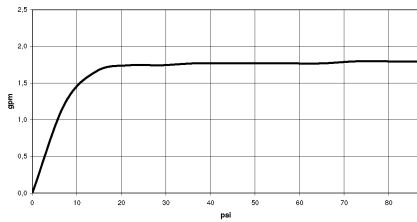

# Hand shower FlowReduce - Matte Black

IMO

28 018 979

---

 Brushed Dark Platinum	28 018 979-99
 Brushed Dark Platinum	28 018 979-99 0010

---

28 018 979

mm [inches]

Flow rate chart

Certificates

LGA\_29984.

Spare parts list

No.	Item Number	Name	Quantity used	Delivery time
1	09 23 01 039 90	sieve	1	2