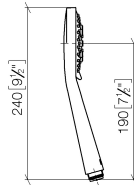

**Hand shower - Brushed Champagne (22kt Gold)**

IMO

28 018 979

- Three or five settings: COMPACT RAIN, COMPACT SOFT FLOW, COMPACT AQUAPRESSURE FLOW, max. flow rate 15 l/min (at 3 bar)
- with anti-scale system
- spray head Ø 100mm
- 1/2" connection
- WRAS 1704043
- Function from: 7 l/min

# Hand shower - Brushed Champagne (22kt Gold)

IMO

28 018 979

---

 Brushed Dark Platinum	28 018 979-99
 Brushed Dark Platinum	28 018 979-99 0010

---

28 018 979

mm [inches]

Flow rate chart

Certificates

LGA\_29984.

DVGW\_DW-  
6517DN0129.

WRAS\_2210003.

28 018 979

Parts for other finishes can be found here: [Chrome](#)

Spare parts list