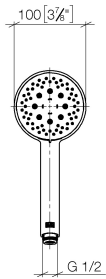

**Hand shower - Brushed Champagne (22kt Gold)**

IMO

28 018 979

- Three or five settings: COMPACT RAIN, COMPACT SOFT FLOW, COMPACT AQUAPRESSURE FLOW, max. flow rate 15 l/min (at 3 bar)
- with anti-scale system
- spray head Ø 100mm
- 1/2" connection
- WRAS 1704043
- Function from: 7 l/min

# Hand shower - Brushed Champagne (22kt Gold)

IMO

28 018 979

---

 Brushed Dark Platinum	28 018 979-99
 Brushed Dark Platinum	28 018 979-99 0010

---

28 018 979

mm [inches]

Flow rate chart

Certificates

LGA\_29984.

DVGW\_DW-  
6517DN0129.

WRAS\_2210003.

28 018 979

Parts for other finishes can be found here: [Chrome](#)

Spare parts list