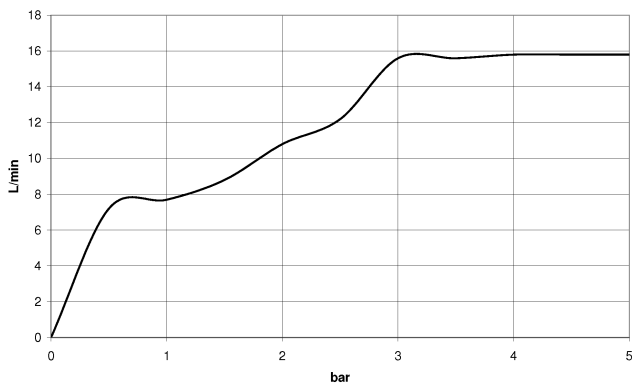

28 018 979

mm [inches]

Flow rate chart

Certificates

LGA_29984.

DVGW_DW-
6517DN0129.

WRAS_2210003.