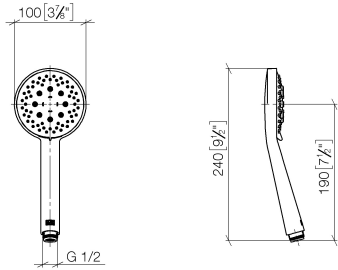

Hand shower FlowReduce - Champagne (22kt Gold)

IMO

28 018 979

- Three or five settings: COMPACT RAIN, COMPACT SOFT FLOW, COMPACT AQUAPRESSURE FLOW, max. flow rate 6.8 l/min (at 3 bar)
- with anti-scale system
- spray head Ø 100mm
- 1/2" connection
- Function from: 6 l/min
- This product can help a building meet the requirements of Green Building Rating Systems, e.g. LEED®, BREEAM®, DGNB

Intrinsic protection against back flow.

Fits: IMO, LULU, MADISON, MEM, TARA, CL.1, LISSÉ, VAIA, META, CYO

	Champagne (22kt Gold)	28 018 979-47 0010
	Chrome	28 018 979-00
	Chrome	28 018 979-00 0010
	Brushed Platinum	28 018 979-06
	Brushed Platinum	28 018 979-06 0010
	Platinum	28 018 979-08
	Platinum	28 018 979-08 0010
	Dark Brass matt	28 018 979-16 0010
	Dark Bronze matt	28 018 979-17 0010
	Dark Chrome	28 018 979-19
	Dark Chrome	28 018 979-19 0010
	Light Gold	28 018 979-26 0010
	Light Gold	28 018 979-26
	Brushed Light Gold	28 018 979-27 0010
	Brushed Light Gold	28 018 979-27
	Brushed Durabrass (23kt Gold)	28 018 979-28
	Brushed Durabrass (23kt Gold)	28 018 979-28 0010
	Matte Black	28 018 979-33
	Matte Black	28 018 979-33 0010
	Brushed Bronze	28 018 979-42 0010
	Brushed Bronze	28 018 979-42
	Brushed Champagne (22kt Gold)	28 018 979-46
	Brushed Champagne (22kt Gold)	28 018 979-46 0010
	Champagne (22kt Gold)	28 018 979-47
	Brushed Chrome	28 018 979-93
	Brushed Chrome	28 018 979-93 0010

Hand shower FlowReduce - Champagne (22kt Gold)

IMO

28 018 979

	Brushed Dark Platinum	28 018 979-99
	Brushed Dark Platinum	28 018 979-99 0010

28 018 979

mm [inches]

Flow rate chart

Certificates

LGA_29984.

Spare parts list

No.	Item Number	Name	Quantity used	Delivery time
1	09 23 01 039 90	sieve	1	2