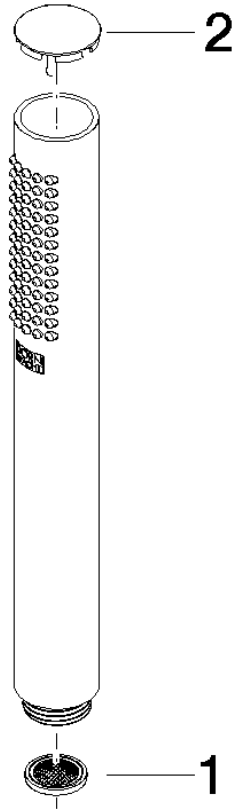

Hand shower - Brushed Platinum

IMO

28 019 979

- COMPACT RAIN, max. flow rate 15 l/min (at 3 bar)
- with anti-scale system
- 1/2" connection
- WRAS 2112017

Intrinsic protection against back flow.

Fits: IMO, LULU, MADISON, MEM, TARA,
CL.1, LISSÉ, VAIA, META, CYO

	Brushed Platinum	28 019 979-06
	Chrome	28 019 979-00
	Chrome	28 019 979-00 0010
	Brushed Platinum	28 019 979-06 0010
	Platinum	28 019 979-08
	Platinum	28 019 979-08 0010
	Dark Chrome	28 019 979-19
	Dark Chrome	28 019 979-19 0010
	Light Gold	28 019 979-26 0010
	Light Gold	28 019 979-26
	Brushed Light Gold	28 019 979-27 0010
	Brushed Light Gold	28 019 979-27
	Brushed Durabrass (23kt Gold)	28 019 979-28
	Brushed Durabrass (23kt Gold)	28 019 979-28 0010
	Matte Black	28 019 979-33
	Matte Black	28 019 979-33 0010
	Brushed Bronze	28 019 979-42 0010
	Brushed Bronze	28 019 979-42
	Brushed Champagne (22kt Gold)	28 019 979-46
	Brushed Champagne (22kt Gold)	28 019 979-46 0010
	Champagne (22kt Gold)	28 019 979-47
	Champagne (22kt Gold)	28 019 979-47 0010
	Brushed Chrome	28 019 979-93
	Brushed Chrome	28 019 979-93 0010
	Brushed Dark Platinum	28 019 979-99
	Brushed Dark Platinum	28 019 979-99 0010

Hand shower - Brushed Platinum

IMO

28 019 979

28 019 979

mm [inches]

Flow rate chart

Certificates

LGA_29985.

DVGW_DW-
6517DN0129.

WRAS_2112017.

28 019 979

Parts for other finishes can be found here: [Chrome](#)

Spare parts list

No.	Item Number	Name	Quantity used	Delivery time
1	09 23 01 039 90	sieve	1	2
2	09 21 02 153-06	cap	1	10