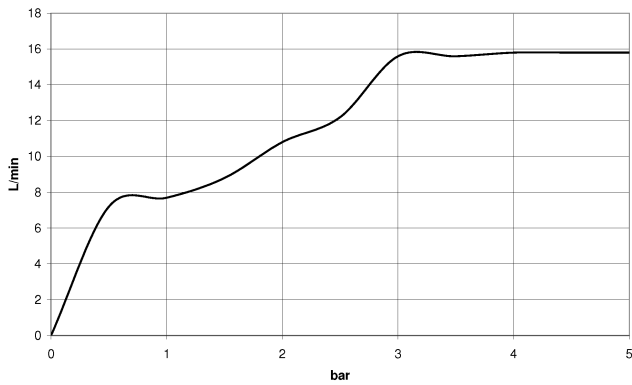

Hand shower - Brushed Platinum

IMO

28 019 979

- COMPACT RAIN, max. flow rate 15 l/min (at 3 bar)
- with anti-scale system
- 1/2" connection
- WRAS 2112017

Intrinsic protection against back flow.

Fits: IMO, LULU, MADISON, MEM, TARA,
CL.1, LISSÉ, VAIA, META, CYO

Hand shower - Brushed Platinum

IMO

28 019 979

28 019 979

mm [inches]

Flow rate chart

Certificates

LGA_29985.