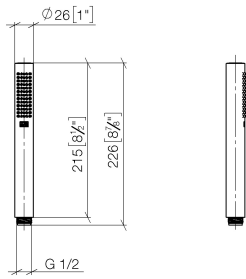

Hand shower - Brushed Platinum

IMO

28 019 979

- COMPACT RAIN, max. flow rate 15 l/min (at 3 bar)
- with anti-scale system
- 1/2" connection
- WRAS 2112017

Intrinsic protection against back flow.

Fits: IMO, LULU, MADISON, MEM, TARA,
CL.1, LISSÉ, VAIA, META, CYO

	Brushed Platinum	28 019 979-06
	Chrome	28 019 979-00
	Chrome	28 019 979-00 0010
	Brushed Platinum	28 019 979-06 0010
	Platinum	28 019 979-08
	Platinum	28 019 979-08 0010
	Dark Chrome	28 019 979-19
	Dark Chrome	28 019 979-19 0010
	Light Gold	28 019 979-26 0010
	Light Gold	28 019 979-26
	Brushed Light Gold	28 019 979-27 0010
	Brushed Light Gold	28 019 979-27
	Brushed Durabrass (23kt Gold)	28 019 979-28
	Brushed Durabrass (23kt Gold)	28 019 979-28 0010
	Matte Black	28 019 979-33
	Matte Black	28 019 979-33 0010
	Brushed Bronze	28 019 979-42 0010
	Brushed Bronze	28 019 979-42
	Brushed Champagne (22kt Gold)	28 019 979-46
	Brushed Champagne (22kt Gold)	28 019 979-46 0010
	Champagne (22kt Gold)	28 019 979-47
	Champagne (22kt Gold)	28 019 979-47 0010
	Brushed Chrome	28 019 979-93
	Brushed Chrome	28 019 979-93 0010
	Brushed Dark Platinum	28 019 979-99
	Brushed Dark Platinum	28 019 979-99 0010

Hand shower - Brushed Platinum

IMO

28 019 979

28 019 979

mm [inches]

Flow rate chart

Certificates

LGA_29985.