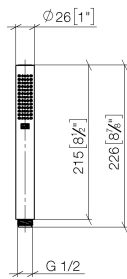

**Hand shower - Brushed Light Gold**

IMO

28 019 979

- COMPACT RAIN, max. flow rate 15 l/min (at 3 bar)
- with anti-scale system
- 1/2" connection
- WRAS

Intrinsic protection against back flow.

Fits: IMO, LULU, MADISON, MEM, TARA, CL.1, LISSÉ, VAIA, META, CYO

## Hand shower - Brushed Light Gold

---

IMO

28 019 979

28 019 979

mm [inches]

### Flow rate chart