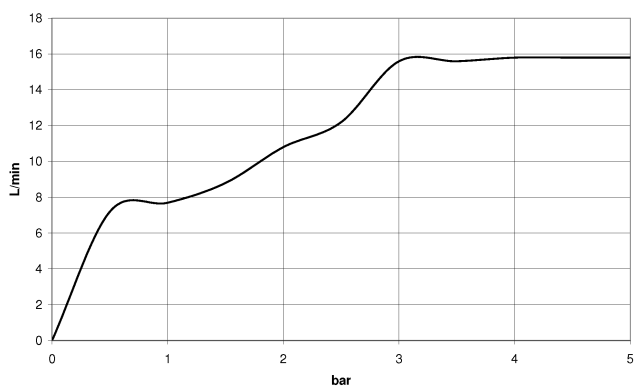

**Hand shower - Brushed Light Gold**

IMO

28 019 979

- COMPACT RAIN, max. flow rate 15 l/min (at 3 bar)
- with anti-scale system
- 1/2" connection
- WRAS

Intrinsic protection against back flow.

Fits: IMO, LULU, MADISON, MEM, TARA, CL.1, LISSÉ, VAIA, META, CYO

## Hand shower - Brushed Light Gold

---

IMO

28 019 979

28 019 979

mm [inches]

### Flow rate chart