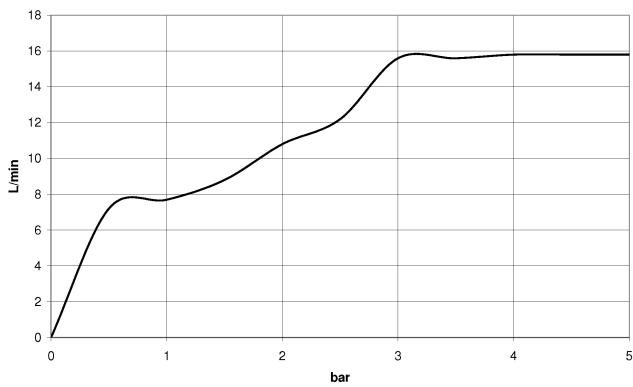

Hand shower - Brushed Durabrass (23kt Gold)

IMO

28 019 979

- COMPACT RAIN, max. flow rate 15 l/min (at 3 bar)
- with anti-scale system
- 1/2" connection
- WRAS 2112017

Intrinsic protection against back flow.

Hand shower - Brushed Durabronz (23kt Gold)

IMO

28 019 979

28 019 979

mm [inches]

Flow rate chart

Certificates

LGA_29985.