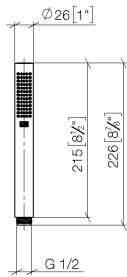

Hand shower - Brushed Durabrass (23kt Gold)

IMO

28 019 979

- COMPACT RAIN, max. flow rate 15 l/min (at 3 bar)
- with anti-scale system
- 1/2" connection
- WRAS 2112017

Intrinsic protection against back flow.

Hand shower - Brushed Durabronz (23kt Gold)

IMO

28 019 979

28 019 979

mm [inches]

Flow rate chart

Certificates

LGA_29985.

DVGW_DW-
6517DN0129.

WRAS_2112017.

28 019 979

Parts for other finishes can be found here: [Chrome](#)

Spare parts list

No.	Item Number	Name	Quantity used	Delivery time
1	09 23 01 039 90	sieve	1	2
2	09 21 02 153-28	cap	1	20