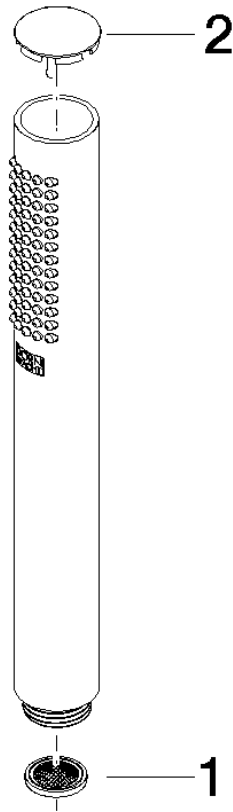

Hand shower - Brushed Durabrass (23kt Gold)

IMO

28 019 979

- COMPACT RAIN, max. flow rate 15 l/min (at 3 bar)
- with anti-scale system
- 1/2" connection
- WRAS 2112017

Intrinsic protection against back flow.

Fits: IMO, LULU, MADISON, MEM, TARA, CL.1, LISSÉ, VAIA, META, CYO

	Brushed Durabrass (23kt Gold)	28 019 979-28
	Chrome	28 019 979-00
	Chrome	28 019 979-00 0010
	Brushed Platinum	28 019 979-06
	Brushed Platinum	28 019 979-06 0010
	Platinum	28 019 979-08
	Platinum	28 019 979-08 0010
	Dark Chrome	28 019 979-19
	Dark Chrome	28 019 979-19 0010
	Light Gold	28 019 979-26 0010
	Light Gold	28 019 979-26
	Brushed Light Gold	28 019 979-27 0010
	Brushed Light Gold	28 019 979-27
	Brushed Durabrass (23kt Gold)	28 019 979-28 0010
	Matte Black	28 019 979-33
	Matte Black	28 019 979-33 0010
	Brushed Bronze	28 019 979-42 0010
	Brushed Bronze	28 019 979-42
	Brushed Champagne (22kt Gold)	28 019 979-46
	Brushed Champagne (22kt Gold)	28 019 979-46 0010
	Champagne (22kt Gold)	28 019 979-47
	Champagne (22kt Gold)	28 019 979-47 0010
	Brushed Chrome	28 019 979-93
	Brushed Chrome	28 019 979-93 0010
	Brushed Dark Platinum	28 019 979-99
	Brushed Dark Platinum	28 019 979-99 0010

Hand shower - Brushed Durabronz (23kt Gold)

IMO

28 019 979

28 019 979

mm [inches]

Flow rate chart

Certificates

LGA_29985.

DVGW_DW-
6517DN0129.

WRAS_2112017.

28 019 979

Parts for other finishes can be found here: [Chrome](#)

Spare parts list

No.	Item Number	Name	Quantity used	Delivery time
1	09 23 01 039 90	sieve	1	2
2	09 21 02 153-28	cap	1	20