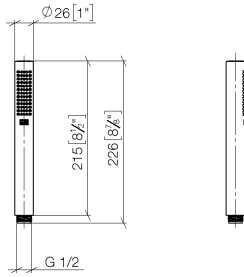

## Hand shower - Matte Black

---

IMO

28 019 979

28 019 979

mm [inches]

### Flow rate chart