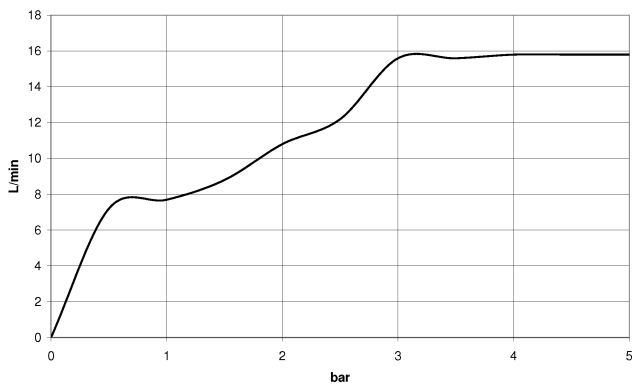

## Hand shower - Brushed Bronze

---

IMO

28 019 979

28 019 979

mm [inches]

### Flow rate chart