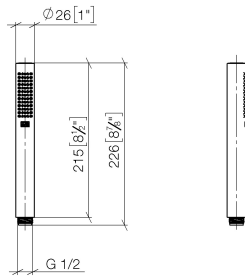

## Hand shower - Brushed Bronze

---

IMO

28 019 979

28 019 979

mm [inches]

### Flow rate chart