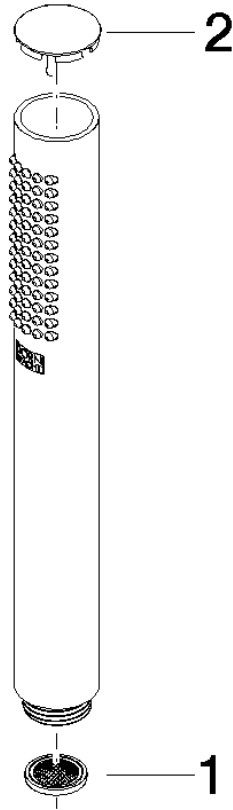

Hand shower - Brushed Champagne (22kt Gold)

IMO

28 019 979

- COMPACT RAIN, max. flow rate 15 l/min (at 3 bar)
- with anti-scale system
- 1/2" connection
- WRAS 2112017

Intrinsic protection against back flow.

Fits: IMO, LULU, MADISON, MEM, TARA, CL.1, LISSÉ, VAIA, META, CYO

	Brushed Champagne (22kt Gold)	28 019 979-46
	Chrome	28 019 979-00
	Chrome	28 019 979-00 0010
	Brushed Platinum	28 019 979-06
	Brushed Platinum	28 019 979-06 0010
	Platinum	28 019 979-08
	Platinum	28 019 979-08 0010
	Dark Chrome	28 019 979-19
	Dark Chrome	28 019 979-19 0010
	Light Gold	28 019 979-26 0010
	Light Gold	28 019 979-26
	Brushed Light Gold	28 019 979-27 0010
	Brushed Light Gold	28 019 979-27
	Brushed Durabrass (23kt Gold)	28 019 979-28
	Brushed Durabrass (23kt Gold)	28 019 979-28 0010
	Matte Black	28 019 979-33
	Matte Black	28 019 979-33 0010
	Brushed Bronze	28 019 979-42 0010
	Brushed Bronze	28 019 979-42
	Brushed Champagne (22kt Gold)	28 019 979-46 0010
	Champagne (22kt Gold)	28 019 979-47
	Champagne (22kt Gold)	28 019 979-47 0010
	Brushed Chrome	28 019 979-93
	Brushed Chrome	28 019 979-93 0010
	Brushed Dark Platinum	28 019 979-99
	Brushed Dark Platinum	28 019 979-99 0010

Hand shower - Brushed Champagne (22kt Gold)

IMO

28 019 979

28 019 979

mm [inches]

Flow rate chart

Certificates

LGA_29985.

DVGW_DW-
6517DN0129.

WRAS_2112017.

28 019 979

Parts for other finishes can be found here: [Chrome](#)

Spare parts list

No.	Item Number	Name	Quantity used	Delivery time
1	09 23 01 039 90	sieve	1	2
2	09 21 02 153-46	cap	1	30