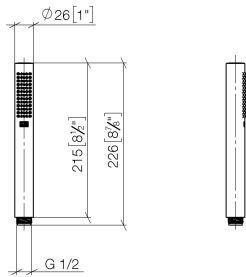

Hand shower - Brushed Champagne (22kt Gold)

IMO

28 019 979

- COMPACT RAIN, max. flow rate 15 l/min (at 3 bar)
- with anti-scale system
- 1/2" connection
- WRAS 2112017

Intrinsic protection against back flow.

Fits: IMO, LULU, MADISON, MEM, TARA, CL.1, LISSÉ, VAIA, META, CYO

	Brushed Champagne (22kt Gold)	28 019 979-46
	Chrome	28 019 979-00
	Chrome	28 019 979-00 0010
	Brushed Platinum	28 019 979-06
	Brushed Platinum	28 019 979-06 0010
	Platinum	28 019 979-08
	Platinum	28 019 979-08 0010
	Dark Chrome	28 019 979-19
	Dark Chrome	28 019 979-19 0010
	Light Gold	28 019 979-26 0010
	Light Gold	28 019 979-26
	Brushed Light Gold	28 019 979-27 0010
	Brushed Light Gold	28 019 979-27
	Brushed Durabrass (23kt Gold)	28 019 979-28
	Brushed Durabrass (23kt Gold)	28 019 979-28 0010
	Matte Black	28 019 979-33
	Matte Black	28 019 979-33 0010
	Brushed Bronze	28 019 979-42 0010
	Brushed Bronze	28 019 979-42
	Brushed Champagne (22kt Gold)	28 019 979-46 0010
	Champagne (22kt Gold)	28 019 979-47
	Champagne (22kt Gold)	28 019 979-47 0010
	Brushed Chrome	28 019 979-93
	Brushed Chrome	28 019 979-93 0010
	Brushed Dark Platinum	28 019 979-99
	Brushed Dark Platinum	28 019 979-99 0010

Hand shower - Brushed Champagne (22kt Gold)

IMO

28 019 979

28 019 979

mm [inches]

Flow rate chart

Certificates

LGA_29985.