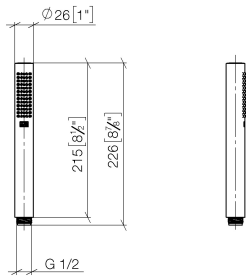

## Hand shower - Brushed Chrome

---

IMO

28 019 979

28 019 979

mm [inches]

### Flow rate chart