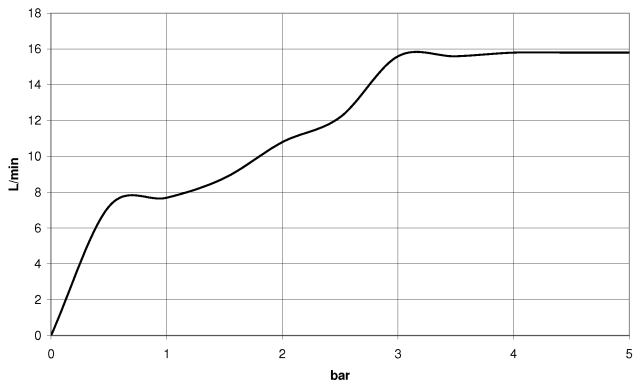

## Hand shower - Brushed Chrome

---

IMO

28 019 979

28 019 979

mm [inches]

### Flow rate chart