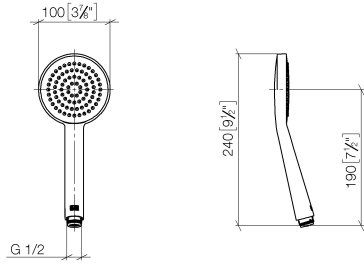

28 025 979

- spray head Ø 100mm
- COMPACT RAIN, max. flow rate 5 l/min (at 3 bar)
- with anti-scale system
- 1/2" connection
- This product can help a building meet the requirements of Green Building Rating Systems, e.g. LEED®, BREEAM®, DGNB

Intrinsic protection against back flow.

Fits: IMO, LULU, MADISON, MEM, TARA, CL.1, LISSÉ, VAIA, META, CYO

	Platinum	28 025 979-08 0010
	Chrome	28 025 979-00 0010
	Brushed Platinum	28 025 979-06 0010
	Dark Chrome	28 025 979-19 0010
	Light Gold	28 025 979-26 0010
	Brushed Durabronze (23kt Gold)	28 025 979-28 0010
	Matte Black	28 025 979-33 0010
	Brushed Champagne (22kt Gold)	28 025 979-46 0010
	Champagne (22kt Gold)	28 025 979-47 0010
	Brushed Chrome	28 025 979-93 0010
	Brushed Dark Platinum	28 025 979-99 0010

# SERIES-VARIOUS Hand shower - Platinum

IMO

28 025 979

mm [inches]