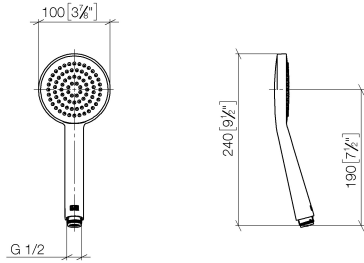

28 025 979

- spray head Ø 100mm
- COMPACT RAIN, max. flow rate 5 l/min (at 3 bar)
- with anti-scale system
- 1/2" connection
- This product can help a building meet the requirements of Green Building Rating Systems, e.g. LEED®, BREEAM®, DGNB

Intrinsic protection against back flow.

Fits: IMO, LULU, MADISON, MEM, TARA, CL.1, LISSÉ, VAIA, META, CYO

	Light Gold	28 025 979-26 0010
	Chrome	28 025 979-00 0010
	Brushed Platinum	28 025 979-06 0010
	Platinum	28 025 979-08 0010
	Dark Chrome	28 025 979-19 0010
	Brushed Durabronze (23kt Gold)	28 025 979-28 0010
	Matte Black	28 025 979-33 0010
	Brushed Champagne (22kt Gold)	28 025 979-46 0010
	Champagne (22kt Gold)	28 025 979-47 0010
	Brushed Chrome	28 025 979-93 0010
	Brushed Dark Platinum	28 025 979-99 0010

SERIES-VARIOUS Hand shower - Light Gold

IMO

28 025 979

mm [inches]

Flow rate chart

28 025 979

Product version from 4/1/2023

Parts for other
finishes can be found
here: [Chrome](#)