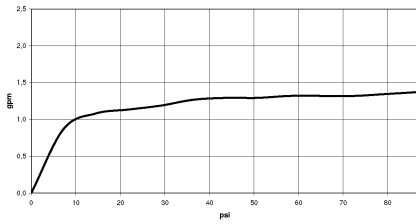

SERIES-VARIOUS Hand shower - Light Gold

IMO

28 025 979

mm [inches]

Flow rate chart

28 025 979

Product version from 4/1/2023

Parts for other
finishes can be found
here: [Chrome](#)