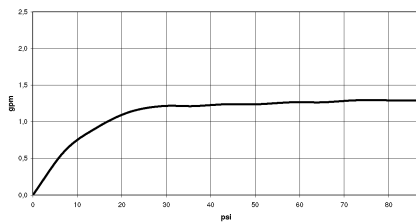

28 025 979 Product version from 4/1/2023

- spray head Ø 100mm
- COMPACT RAIN, max. flow rate 5 l/min (at 3 bar)
- with anti-scale system
- 1/2" connection
- This product can help a building meet the requirements of Green Building Rating Systems, e.g. LEED®, BREEAM®, DGNB

Intrinsic protection against back flow.

Fits: IMO, LULU, MADISON, MEM, TARA, CL.1, LISSÉ, VAIA, META, CYO

	Brushed Durabross (23kt Gold)	28 025 979-28 0010
	Chrome	28 025 979-00 0010
	Brushed Platinum	28 025 979-06 0010
	Platinum	28 025 979-08 0010
	Dark Chrome	28 025 979-19 0010
	Light Gold	28 025 979-26 0010
	Matte Black	28 025 979-33 0010
	Brushed Champagne (22kt Gold)	28 025 979-46 0010
	Champagne (22kt Gold)	28 025 979-47 0010
	Brushed Chrome	28 025 979-93 0010
	Brushed Dark Platinum	28 025 979-99 0010

28 025 979 Product version from 4/1/2023

mm [inches]

**Flow rate chart**

28 025 979 Product version from 4/1/2023

Parts for other finishes can be found here: [Chrome](#)

**Spare parts list**

No.	Item Number	Name	Quantity used	Delivery time
1	09 23 01 039 90	sieve	1	2