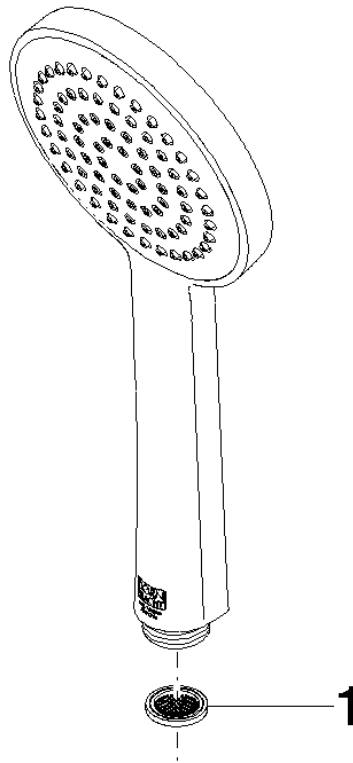

28 025 979 Product version from 4/1/2023

- spray head Ø 100mm
- COMPACT RAIN, max. flow rate 5 l/min (at 3 bar)
- with anti-scale system
- 1/2" connection
- This product can help a building meet the requirements of Green Building Rating Systems, e.g. LEED®, BREEAM®, DGNB

Intrinsic protection against back flow.

Fits: IMO, LULU, MADISON, MEM, TARA, CL.1, LISSÉ, VAIA, META, CYO

	Brushed Durabross (23kt Gold)	28 025 979-28 0010
	Chrome	28 025 979-00 0010
	Brushed Platinum	28 025 979-06 0010
	Platinum	28 025 979-08 0010
	Dark Chrome	28 025 979-19 0010
	Light Gold	28 025 979-26 0010
	Matte Black	28 025 979-33 0010
	Brushed Champagne (22kt Gold)	28 025 979-46 0010
	Champagne (22kt Gold)	28 025 979-47 0010
	Brushed Chrome	28 025 979-93 0010
	Brushed Dark Platinum	28 025 979-99 0010

28 025 979 Product version from 4/1/2023

mm [inches]

**Flow rate chart**

28 025 979 Product version from 4/1/2023

Parts for other finishes can be found here: [Chrome](#)

**Spare parts list**

No.	Item Number	Name	Quantity used	Delivery time
1	09 23 01 039 90	sieve	1	2