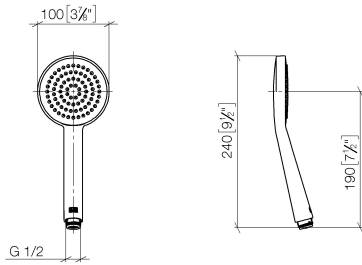

28 025 979 Product version from 4/1/2023

- spray head Ø 100mm
- COMPACT RAIN, max. flow rate 5 l/min (at 3 bar)
- with anti-scale system
- 1/2" connection
- This product can help a building meet the requirements of Green Building Rating Systems, e.g. LEED®, BREEAM®, DGNB

Intrinsic protection against back flow.

Fits: IMO, LULU, MADISON, MEM, TARA, CL.1, LISSÉ, VAIA, META, CYO

	Brushed Durabross (23kt Gold)	28 025 979-28 0010
	Chrome	28 025 979-00 0010
	Brushed Platinum	28 025 979-06 0010
	Platinum	28 025 979-08 0010
	Dark Chrome	28 025 979-19 0010
	Light Gold	28 025 979-26 0010
	Matte Black	28 025 979-33 0010
	Brushed Champagne (22kt Gold)	28 025 979-46 0010
	Champagne (22kt Gold)	28 025 979-47 0010
	Brushed Chrome	28 025 979-93 0010
	Brushed Dark Platinum	28 025 979-99 0010

28 025 979 Product version from 4/1/2023

mm [inches]

**Flow rate chart**

28 025 979 Product version from 4/1/2023

Parts for other finishes can be found here: [Chrome](#)

**Spare parts list**

No.	Item Number	Name	Quantity used	Delivery time
1	09 23 01 039 90	sieve	1	2