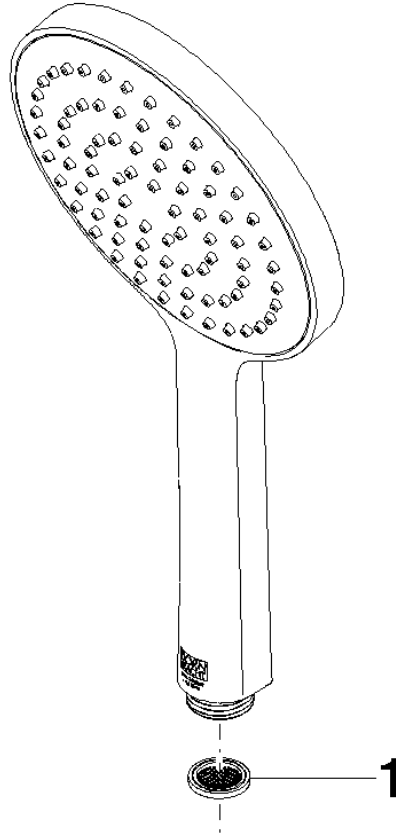

28 027 979

- spray head Ø 130 mm
- COMPACT RAIN, max. flow rate 6.8 l/min (at 3 bar)
- with anti-scale system
- 1/2" connection
- This product can help a building meet the requirements of Green Building Rating Systems, e.g. LEED®, BREEAM®, DGNB

Intrinsic protection against back flow.

Fits: IMO, LULU, MADISON, MEM, TARA, CL.1, LISSÉ, VAIA, META, CYO

	Brushed Champagne (22kt Gold)	28 027 979-46 0010
	Chrome	28 027 979-00 0010
	Brushed Platinum	28 027 979-06 0010
	Platinum	28 027 979-08 0010
	Dark Chrome	28 027 979-19 0010
	Light Gold	28 027 979-26 0010
	Brushed Durabronze (23kt Gold)	28 027 979-28 0010
	Matte Black	28 027 979-33 0010
	Champagne (22kt Gold)	28 027 979-47 0010
	Brushed Chrome	28 027 979-93 0010
	Brushed Dark Platinum	28 027 979-99 0010

SERIES-VARIOUS Hand shower - Brushed Champagne (22kt Gold)

IMO

28 027 979

mm [inches]

Flow rate chart

28 027 979

Product version from 4/1/2024

Parts for other
finishes can be found
here: [Chrome](#)

SERIES-VARIOUS Hand shower - Brushed Champagne (22kt Gold)

IMO

28 027 979

Spare parts list

Product version from 4/1/2024

No.	Item Number	Name	Quantity used	Delivery time
	09 23 01 039 90	sieve	1	2