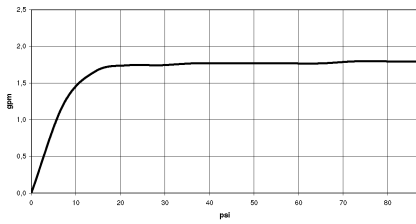

28 027 979

- spray head Ø 130 mm
- COMPACT RAIN, max. flow rate 6.8 l/min (at 3 bar)
- with anti-scale system
- 1/2" connection
- This product can help a building meet the requirements of Green Building Rating Systems, e.g. LEED®, BREEAM®, DGNB

SERIES-VARIOUS Hand shower - Brushed Champagne (22kt Gold)

IMO

28 027 979

mm [inches]

Flow rate chart

28 027 979

Product version from 4/1/2024

Parts for other
finishes can be found
here: [Chrome](#)