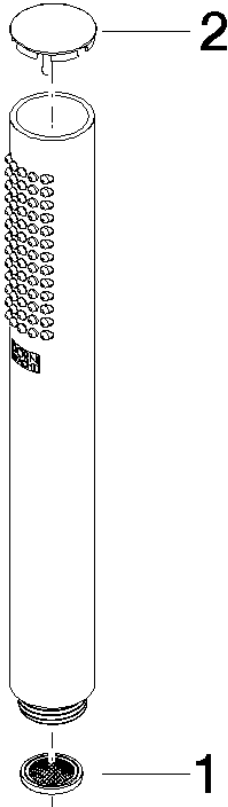

SERIES-VARIOUS Hand shower - Platinum

IMO

28 029 979

- COMPACT RAIN, max. flow rate 6.8 l/min (at 3 bar)
- with anti-scale system
- 1/2" connection
- This product can help a building meet the requirements of Green Building Rating Systems, e.g. LEED®, BREEAM®, DGNB

Intrinsic protection against back flow.

Fits: IMO, LULU, MADISON, MEM, TARA, CL.1, LISSÉ, VAIA, META, CYO

	Platinum	28 029 979-08 0010
	Chrome	28 029 979-00 0010
	Chrome	28 029 979-00
	Brushed Platinum	28 029 979-06 0010
	Brushed Platinum	28 029 979-06
	Platinum	28 029 979-08
	Dark Chrome	28 029 979-19 0010
	Dark Chrome	28 029 979-19
	Light Gold	28 029 979-26
	Light Gold	28 029 979-26 0010
	Brushed Durabass (23kt Gold)	28 029 979-28
	Brushed Durabass (23kt Gold)	28 029 979-28 0010
	Matte Black	28 029 979-33
	Matte Black	28 029 979-33 0010
	Brushed Champagne (22kt Gold)	28 029 979-46 0010
	Brushed Champagne (22kt Gold)	28 029 979-46
	Champagne (22kt Gold)	28 029 979-47 0010
	Champagne (22kt Gold)	28 029 979-47
	Brushed Chrome	28 029 979-93 0010
	Brushed Chrome	28 029 979-93
	Brushed Dark Platinum	28 029 979-99
	Brushed Dark Platinum	28 029 979-99 0010

28 029 979

mm [inches]

Flow rate chart

28 029 979

Product version from 4/1/2024

Parts for other
finishes can be found
here: [Chrome](#)

SERIES-VARIOUS Hand shower - Platinum

IMO

28 029 979

Spare parts list

Product version from 4/1/2024

No.	Item Number	Name	Quantity used	Delivery time
	09 23 01 039 90	sieve	2	2