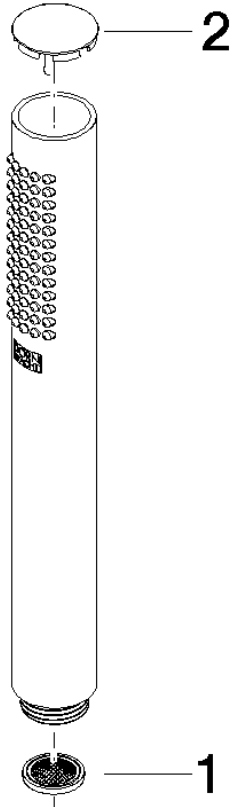

SERIES-VARIOUS Hand shower - Brushed Durabron (23kt Gold)

IMO

28 029 979

- COMPACT RAIN, max. flow rate 15 l/min (at 3 bar)
- with anti-scale system
- 1/2" connection

Intrinsic protection against back flow.

Fits: IMO, LULU, MADISON, MEM, TARA, CL.1, LISSÉ, VAIA, META, CYO

	Brushed Durabron (23kt Gold)	28 029 979-28
	Chrome	28 029 979-00 0010
	Chrome	28 029 979-00
	Brushed Platinum	28 029 979-06 0010
	Brushed Platinum	28 029 979-06
	Platinum	28 029 979-08
	Platinum	28 029 979-08 0010
	Dark Chrome	28 029 979-19 0010
	Dark Chrome	28 029 979-19
	Light Gold	28 029 979-26
	Light Gold	28 029 979-26 0010
	Brushed Durabron (23kt Gold)	28 029 979-28 0010
	Matte Black	28 029 979-33
	Matte Black	28 029 979-33 0010
	Brushed Champagne (22kt Gold)	28 029 979-46 0010
	Brushed Champagne (22kt Gold)	28 029 979-46
	Champagne (22kt Gold)	28 029 979-47 0010
	Champagne (22kt Gold)	28 029 979-47
	Brushed Chrome	28 029 979-93 0010
	Brushed Chrome	28 029 979-93
	Brushed Dark Platinum	28 029 979-99
	Brushed Dark Platinum	28 029 979-99 0010

28 029 979

mm [inches]

Flow rate chart

28 029 979

Product version from 4/1/2024

Parts for other
finishes can be found
here: [Chrome](#)

SERIES-VARIOUS Hand shower - Brushed Durabrass (23kt Gold)

IMO

28 029 979

Spare parts list

Product version from 4/1/2024

No.	Item Number	Name	Quantity used	Delivery time
	09 23 01 039 90	sieve	2	2