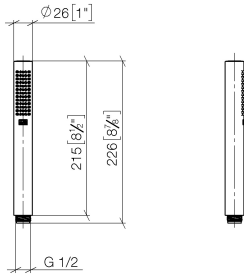

SERIES-VARIOUS Hand shower - Brushed Durabron (23kt Gold)

IMO

28 029 979

- COMPACT RAIN, max. flow rate 15 l/min (at 3 bar)
- with anti-scale system
- 1/2" connection

Intrinsic protection against back flow.

Fits: IMO, LULU, MADISON, MEM, TARA, CL.1, LISSÉ, VAIA, META, CYO

	Brushed Durabron (23kt Gold)	28 029 979-28
	Chrome	28 029 979-00 0010
	Chrome	28 029 979-00
	Brushed Platinum	28 029 979-06 0010
	Brushed Platinum	28 029 979-06
	Platinum	28 029 979-08
	Platinum	28 029 979-08 0010
	Dark Chrome	28 029 979-19 0010
	Dark Chrome	28 029 979-19
	Light Gold	28 029 979-26
	Light Gold	28 029 979-26 0010
	Brushed Durabron (23kt Gold)	28 029 979-28 0010
	Matte Black	28 029 979-33
	Matte Black	28 029 979-33 0010
	Brushed Champagne (22kt Gold)	28 029 979-46 0010
	Brushed Champagne (22kt Gold)	28 029 979-46
	Champagne (22kt Gold)	28 029 979-47 0010
	Champagne (22kt Gold)	28 029 979-47
	Brushed Chrome	28 029 979-93 0010
	Brushed Chrome	28 029 979-93
	Brushed Dark Platinum	28 029 979-99
	Brushed Dark Platinum	28 029 979-99 0010

28 029 979

mm [inches]

Flow rate chart

28 029 979

Product version from 4/1/2024

Parts for other
finishes can be found
here: [Chrome](#)

SERIES-VARIOUS Hand shower - Brushed Durabrass (23kt Gold)

IMO