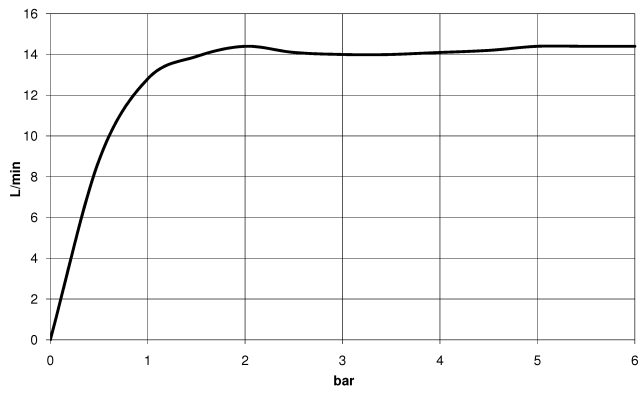

SERIES-VARIOUS Hand shower - Brushed Durabron (23kt Gold)

IMO

28 029 979

- COMPACT RAIN, max. flow rate 15 l/min (at 3 bar)
- with anti-scale system
- 1/2" connection

Intrinsic protection against back flow.

Fits: IMO, LULU, MADISON, MEM, TARA, CL.1, LISSÉ, VAIA, META, CYO

	Brushed Durabron (23kt Gold)	28 029 979-28
	Chrome	28 029 979-00 0010
	Chrome	28 029 979-00
	Brushed Platinum	28 029 979-06 0010
	Brushed Platinum	28 029 979-06
	Platinum	28 029 979-08
	Platinum	28 029 979-08 0010
	Dark Chrome	28 029 979-19 0010
	Dark Chrome	28 029 979-19
	Light Gold	28 029 979-26
	Light Gold	28 029 979-26 0010
	Brushed Durabron (23kt Gold)	28 029 979-28 0010
	Matte Black	28 029 979-33
	Matte Black	28 029 979-33 0010
	Brushed Champagne (22kt Gold)	28 029 979-46 0010
	Brushed Champagne (22kt Gold)	28 029 979-46
	Champagne (22kt Gold)	28 029 979-47 0010
	Champagne (22kt Gold)	28 029 979-47
	Brushed Chrome	28 029 979-93 0010
	Brushed Chrome	28 029 979-93
	Brushed Dark Platinum	28 029 979-99
	Brushed Dark Platinum	28 029 979-99 0010

28 029 979

mm [inches]

Flow rate chart

28 029 979

Product version from 4/1/2024

Parts for other
finishes can be found
here: [Chrome](#)

SERIES-VARIOUS Hand shower - Brushed Durabrass (23kt Gold)

IMO