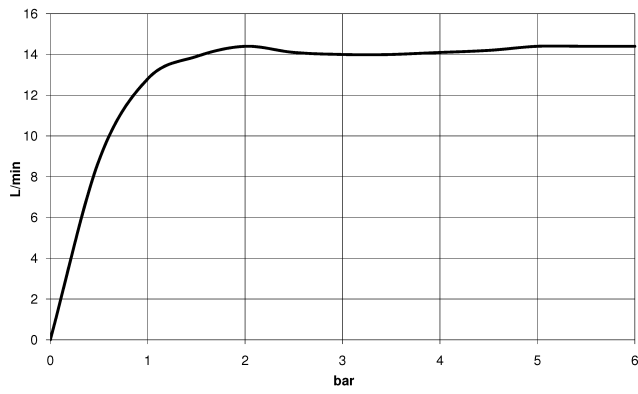

28 029 979

- COMPACT RAIN, max. flow rate 15 l/min (at 3 bar)
- with anti-scale system
- 1/2" connection

Intrinsic protection against back flow.

Fits: IMO, LULU, MADISON, MEM, TARA,
CL.1, LISSÉ, VAIA, META, CYO

	Matte Black	28 029 979-33
	Chrome	28 029 979-00 0010
	Chrome	28 029 979-00
	Brushed Platinum	28 029 979-06 0010
	Brushed Platinum	28 029 979-06
	Platinum	28 029 979-08
	Platinum	28 029 979-08 0010
	Dark Chrome	28 029 979-19 0010
	Dark Chrome	28 029 979-19
	Light Gold	28 029 979-26
	Light Gold	28 029 979-26 0010
	Brushed Durabrand (23kt Gold)	28 029 979-28
	Brushed Durabrand (23kt Gold)	28 029 979-28 0010
	Matte Black	28 029 979-33 0010
	Brushed Champagne (22kt Gold)	28 029 979-46 0010
	Brushed Champagne (22kt Gold)	28 029 979-46
	Champagne (22kt Gold)	28 029 979-47 0010
	Champagne (22kt Gold)	28 029 979-47
	Brushed Chrome	28 029 979-93 0010
	Brushed Chrome	28 029 979-93
	Brushed Dark Platinum	28 029 979-99
	Brushed Dark Platinum	28 029 979-99 0010

28 029 979

mm [inches]

Flow rate chart

28 029 979

Product version from 4/1/2024

Parts for other
finishes can be found
here: [Chrome](#)

SERIES-VARIOUS Hand shower - Matte Black

IMO