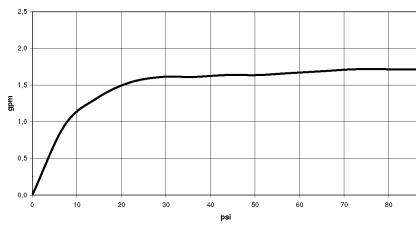

SERIES-VARIOUS Hand shower FlowReduce - Matte Black

IMO

28 029 979 Product version from 4/1/2024

- COMPACT RAIN, max. flow rate 6.8 l/min (at 3 bar)
- with anti-scale system
- 1/2" connection
- This product can help a building meet the requirements of Green Building Rating Systems, e.g. LEED®, BREEAM®, DGNB

Intrinsic protection against back flow.

Fits: IMO, LULU, MADISON, MEM, TARA, CL.1, LISSÉ, VAIA, META, CYO

	Matte Black	28 029 979-33 0010
	Chrome	28 029 979-00 0010
	Chrome	28 029 979-00
	Brushed Platinum	28 029 979-06
	Brushed Platinum	28 029 979-06 0010
	Platinum	28 029 979-08
	Platinum	28 029 979-08 0010
	Dark Chrome	28 029 979-19
	Dark Chrome	28 029 979-19 0010
	Light Gold	28 029 979-26 0010
	Light Gold	28 029 979-26
	Brushed Durabrass (23kt Gold)	28 029 979-28 0010
	Brushed Durabrass (23kt Gold)	28 029 979-28
	Matte Black	28 029 979-33
	Brushed Champagne (22kt Gold)	28 029 979-46
	Brushed Champagne (22kt Gold)	28 029 979-46 0010
	Champagne (22kt Gold)	28 029 979-47 0010
	Champagne (22kt Gold)	28 029 979-47
	Brushed Chrome	28 029 979-93 0010
	Brushed Chrome	28 029 979-93
	Brushed Dark Platinum	28 029 979-99
	Brushed Dark Platinum	28 029 979-99 0010

28 029 979 Product version from 4/1/2024

mm [inches]

Flow rate chart

28 029 979 Product version from 4/1/2024

Parts for other finishes can be found here: [Chrome](#)

Spare parts list

No.	Item Number	Name	Quantity used	Delivery time
1	09 23 01 039 90	sieve	1	2
2	09 21 02 153-33	cap	1	30