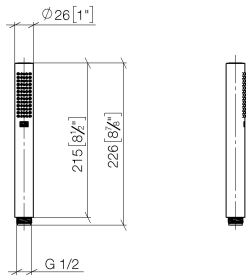

SERIES-VARIOUS Hand shower FlowReduce - Matte Black

IMO

28 029 979 Product version from 4/1/2024

- COMPACT RAIN, max. flow rate 6.8 l/min (at 3 bar)
- with anti-scale system
- 1/2" connection
- This product can help a building meet the requirements of Green Building Rating Systems, e.g. LEED®, BREEAM®, DGNB

Intrinsic protection against back flow.

Fits: IMO, LULU, MADISON, MEM, TARA, CL.1, LISSÉ, VAIA, META, CYO

	Matte Black	28 029 979-33 0010
	Chrome	28 029 979-00 0010
	Chrome	28 029 979-00
	Brushed Platinum	28 029 979-06
	Brushed Platinum	28 029 979-06 0010
	Platinum	28 029 979-08
	Platinum	28 029 979-08 0010
	Dark Chrome	28 029 979-19
	Dark Chrome	28 029 979-19 0010
	Light Gold	28 029 979-26 0010
	Light Gold	28 029 979-26
	Brushed Durabrass (23kt Gold)	28 029 979-28 0010
	Brushed Durabrass (23kt Gold)	28 029 979-28
	Matte Black	28 029 979-33
	Brushed Champagne (22kt Gold)	28 029 979-46
	Brushed Champagne (22kt Gold)	28 029 979-46 0010
	Champagne (22kt Gold)	28 029 979-47 0010
	Champagne (22kt Gold)	28 029 979-47
	Brushed Chrome	28 029 979-93 0010
	Brushed Chrome	28 029 979-93
	Brushed Dark Platinum	28 029 979-99
	Brushed Dark Platinum	28 029 979-99 0010

28 029 979 Product version from 4/1/2024

mm [inches]

Flow rate chart

28 029 979 Product version from 4/1/2024

Parts for other finishes can be found here: [Chrome](#)

Spare parts list

No.	Item Number	Name	Quantity used	Delivery time
1	09 23 01 039 90	sieve	1	2
2	09 21 02 153-33	cap	1	30