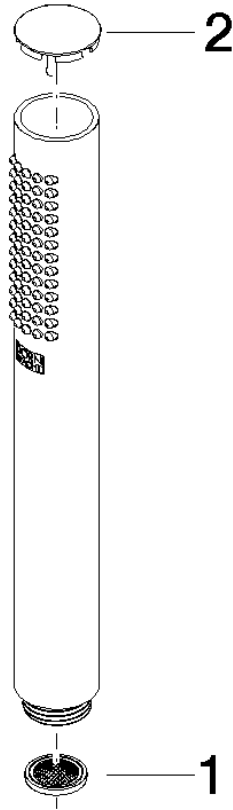

SERIES-VARIOUS Hand shower FlowReduce - Matte Black

IMO

28 029 979 Product version from 4/1/2024

- COMPACT RAIN, max. flow rate 6.8 l/min (at 3 bar)
- with anti-scale system
- 1/2" connection
- This product can help a building meet the requirements of Green Building Rating Systems, e.g. LEED®, BREEAM®, DGNB

Intrinsic protection against back flow.

Fits: IMO, LULU, MADISON, MEM, TARA, CL.1, LISSÉ, VAIA, META, CYO

	Matte Black	28 029 979-33 0010
	Chrome	28 029 979-00 0010
	Chrome	28 029 979-00
	Brushed Platinum	28 029 979-06
	Brushed Platinum	28 029 979-06 0010
	Platinum	28 029 979-08
	Platinum	28 029 979-08 0010
	Dark Chrome	28 029 979-19
	Dark Chrome	28 029 979-19 0010
	Light Gold	28 029 979-26 0010
	Light Gold	28 029 979-26
	Brushed Durabrass (23kt Gold)	28 029 979-28 0010
	Brushed Durabrass (23kt Gold)	28 029 979-28
	Matte Black	28 029 979-33
	Brushed Champagne (22kt Gold)	28 029 979-46
	Brushed Champagne (22kt Gold)	28 029 979-46 0010
	Champagne (22kt Gold)	28 029 979-47 0010
	Champagne (22kt Gold)	28 029 979-47
	Brushed Chrome	28 029 979-93 0010
	Brushed Chrome	28 029 979-93
	Brushed Dark Platinum	28 029 979-99
	Brushed Dark Platinum	28 029 979-99 0010

28 029 979 Product version from 4/1/2024

mm [inches]

Flow rate chart

28 029 979 Product version from 4/1/2024

Parts for other finishes can be found here: [Chrome](#)

Spare parts list

No.	Item Number	Name	Quantity used	Delivery time
1	09 23 01 039 90	sieve	1	2
2	09 21 02 153-33	cap	1	30