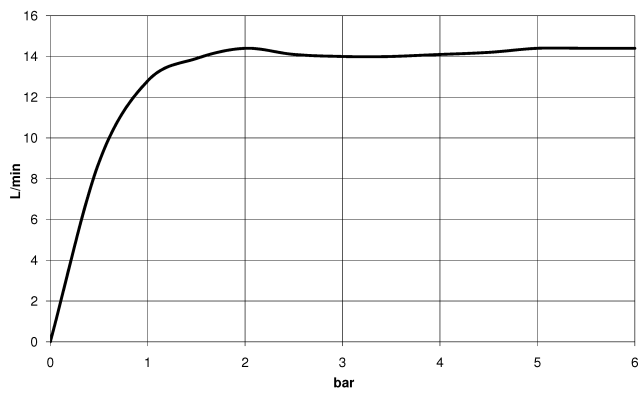

28 029 979

- COMPACT RAIN, max. flow rate 15 l/min (at 3 bar)
- with anti-scale system
- 1/2" connection

Intrinsic protection against back flow.

Fits: IMO, LULU, MADISON, MEM, TARA,
CL.1, LISSÉ, VAIA, META, CYO

	Champagne (22kt Gold)	28 029 979-47
	Chrome	28 029 979-00 0010
	Chrome	28 029 979-00
	Brushed Platinum	28 029 979-06 0010
	Brushed Platinum	28 029 979-06
	Platinum	28 029 979-08
	Platinum	28 029 979-08 0010
	Dark Chrome	28 029 979-19 0010
	Dark Chrome	28 029 979-19
	Light Gold	28 029 979-26
	Light Gold	28 029 979-26 0010
	Brushed Durabross (23kt Gold)	28 029 979-28
	Brushed Durabross (23kt Gold)	28 029 979-28 0010
	Matte Black	28 029 979-33
	Matte Black	28 029 979-33 0010
	Brushed Champagne (22kt Gold)	28 029 979-46 0010
	Brushed Champagne (22kt Gold)	28 029 979-46
	Champagne (22kt Gold)	28 029 979-47 0010
	Brushed Chrome	28 029 979-93 0010
	Brushed Chrome	28 029 979-93
	Brushed Dark Platinum	28 029 979-99
	Brushed Dark Platinum	28 029 979-99 0010

28 029 979

mm [inches]

Flow rate chart

28 029 979

Product version from 4/1/2024

Parts for other
finishes can be found
here: [Chrome](#)

SERIES-VARIOUS Hand shower - Champagne (22kt Gold)

IMO