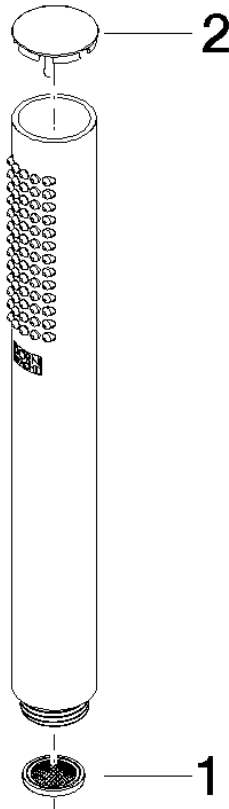

28 029 979

- COMPACT RAIN, max. flow rate 15 l/min (at 3 bar)
- with anti-scale system
- 1/2" connection

Intrinsic protection against back flow.

Fits: IMO, LULU, MADISON, MEM, TARA,
CL.1, LISSÉ, VAIA, META, CYO

	Champagne (22kt Gold)	28 029 979-47
	Chrome	28 029 979-00 0010
	Chrome	28 029 979-00
	Brushed Platinum	28 029 979-06 0010
	Brushed Platinum	28 029 979-06
	Platinum	28 029 979-08
	Platinum	28 029 979-08 0010
	Dark Chrome	28 029 979-19 0010
	Dark Chrome	28 029 979-19
	Light Gold	28 029 979-26
	Light Gold	28 029 979-26 0010
	Brushed Durabross (23kt Gold)	28 029 979-28
	Brushed Durabross (23kt Gold)	28 029 979-28 0010
	Matte Black	28 029 979-33
	Matte Black	28 029 979-33 0010
	Brushed Champagne (22kt Gold)	28 029 979-46 0010
	Brushed Champagne (22kt Gold)	28 029 979-46
	Champagne (22kt Gold)	28 029 979-47 0010
	Brushed Chrome	28 029 979-93 0010
	Brushed Chrome	28 029 979-93
	Brushed Dark Platinum	28 029 979-99
	Brushed Dark Platinum	28 029 979-99 0010

28 029 979

mm [inches]

Flow rate chart

28 029 979

Product version from 4/1/2024

Parts for other
finishes can be found
here: [Chrome](#)

SERIES-VARIOUS Hand shower - Champagne (22kt Gold)

IMO

28 029 979

Spare parts list

Product version from 4/1/2024

No.	Item Number	Name	Quantity used	Delivery time
	09 23 01 039 90	sieve	2	2