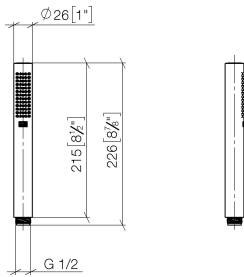

28 029 979

- COMPACT RAIN, max. flow rate 15 l/min (at 3 bar)
- with anti-scale system
- 1/2" connection

Intrinsic protection against back flow.

Fits: IMO, LULU, MADISON, MEM, TARA,
CL.1, LISSÉ, VAIA, META, CYO

28 029 979

mm [inches]

Flow rate chart

28 029 979

Product version from 4/1/2024

Parts for other
finishes can be found
here: [Chrome](#)

SERIES-VARIOUS Hand shower - Champagne (22kt Gold)

IMO