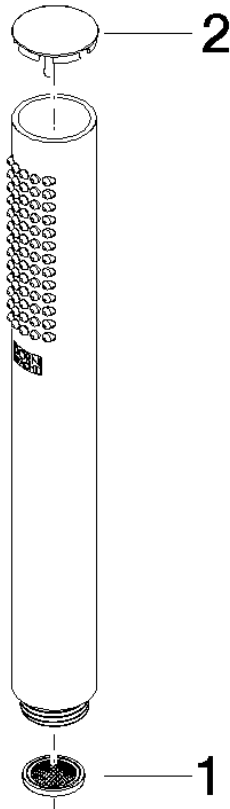

28 029 979

- COMPACT RAIN, max. flow rate 15 l/min (at 3 bar)
- with anti-scale system
- 1/2" connection

Intrinsic protection against back flow.

Fits: IMO, LULU, MADISON, MEM, TARA,
CL.1, LISSÉ, VAIA, META, CYO

	Brushed Chrome	28 029 979-93
	Chrome	28 029 979-00 0010
	Chrome	28 029 979-00
	Brushed Platinum	28 029 979-06 0010
	Brushed Platinum	28 029 979-06
	Platinum	28 029 979-08
	Platinum	28 029 979-08 0010
	Dark Chrome	28 029 979-19 0010
	Dark Chrome	28 029 979-19
	Light Gold	28 029 979-26
	Light Gold	28 029 979-26 0010
	Brushed Durabronze (23kt Gold)	28 029 979-28
	Brushed Durabronze (23kt Gold)	28 029 979-28 0010
	Matte Black	28 029 979-33
	Matte Black	28 029 979-33 0010
	Brushed Champagne (22kt Gold)	28 029 979-46 0010
	Brushed Champagne (22kt Gold)	28 029 979-46
	Champagne (22kt Gold)	28 029 979-47 0010
	Champagne (22kt Gold)	28 029 979-47
	Brushed Chrome	28 029 979-93 0010
	Brushed Dark Platinum	28 029 979-99
	Brushed Dark Platinum	28 029 979-99 0010

28 029 979

mm [inches]

Flow rate chart

28 029 979

Product version from 4/1/2024

Parts for other
finishes can be found
here: [Chrome](#)

SERIES-VARIOUS Hand shower - Brushed Chrome

IMO

28 029 979

Spare parts list

Product version from 4/1/2024

No.	Item Number	Name	Quantity used	Delivery time
	09 23 01 039 90	sieve	2	2