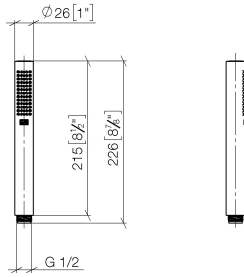

28 029 979

- COMPACT RAIN, max. flow rate 15 l/min (at 3 bar)
- with anti-scale system
- 1/2" connection

Intrinsic protection against back flow.

Fits: IMO, LULU, MADISON, MEM, TARA,
CL.1, LISSÉ, VAIA, META, CYO

28 029 979

mm [inches]

Flow rate chart

28 029 979

Product version from 4/1/2024

Parts for other
finishes can be found
here: [Chrome](#)

SERIES-VARIOUS Hand shower - Brushed Chrome

IMO