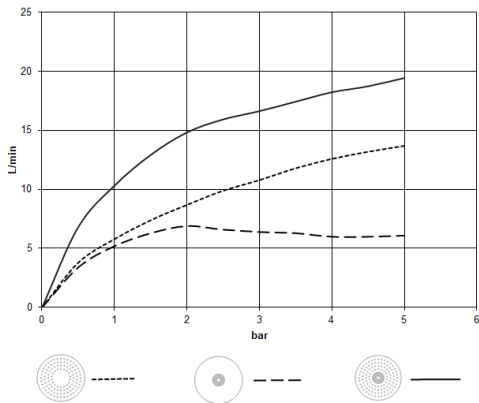

28 031 970

Fits: TARA, LISSÉ, VAIA, META

- rain shower Ø 300 mm
- PURE RAIN, max. flow rate 12 l/min (at 3 bar)
- PURIFY RAIN, max. flow rate 6 l/min (at 3 bar)
- Distance to ceiling from bottom edge of shower 40 mm
- with anti-scale system
- For simultaneous control of the jet types, we recommend the xTool thermostat module
- WRAS 240502006

Required miscellaneous

**Concealed ceiling installation box 35 041 970 90 with ceiling fixing -**

- min. recess depth 90 mm
- max. recess depth 115 mm
- 2x female thread 1/2" outlet
- concealed rough parts

28 031 970

mm [inches]

Flow rate chart

Codes & Standards

DIN 4109

ISO 3822

Scottish Water  
Byelaws

UK Water Supply  
Regulations

No.	Item Number	Name	Quantity used	Delivery time
	90 17 20 263 00 90	fixing set	3	2