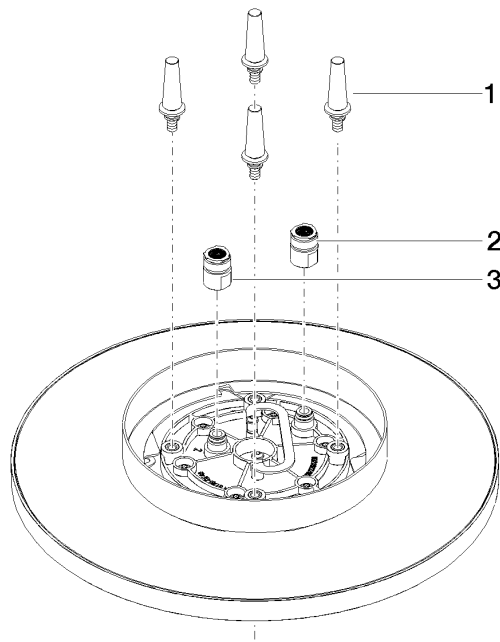

28 031 970

mm [inches]

Flow rate chart

Codes & Standards

DIN 4109

ISO 3822

Scottish Water  
Byelaws

UK Water Supply  
Regulations

Ü-Zeichen

Rain shower for surface-mounted ceiling installation 300 mm - Platinum

---

TARA

28 031 970

Certificates

---

LGA\_38

WRAS\_240502

28 031 970

Product version from 5/1/2022

Rain shower for surface-mounted ceiling installation 300 mm - Platinum

TARA

28 031 970

**Spare parts list**

**Product version from 5/1/2022**

No.	Item Number	Name	Quantity used	Delivery time
	90 17 20 263 00 90	fixing set	3	2