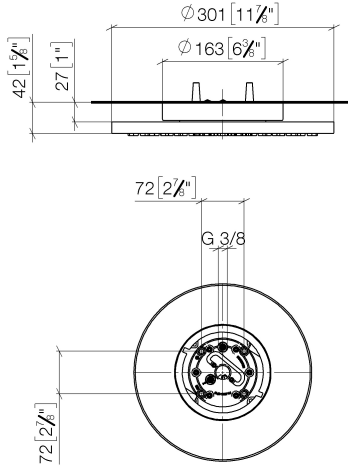

28 031 970

Fits: TARA, LISSÉ, VAIA, META

- rain shower Ø 300 mm
- PURE RAIN, max. flow rate 12 l/min (at 3 bar)
- PURIFY RAIN, max. flow rate 6 l/min (at 3 bar)
- Distance to ceiling from bottom edge of shower 40 mm
- with anti-scale system
- For simultaneous control of the jet types, we recommend the xTool thermostat module
- WRAS 240502006

Required miscellaneous

**Concealed ceiling installation box 35 041 970 90 with ceiling fixing -**

- min. recess depth 90 mm
- max. recess depth 115 mm
- 2x female thread 1/2" outlet
- concealed rough parts

28 031 970

mm [inches]

Flow rate chart

Codes & Standards

DIN 4109

ISO 3822

Scottish Water  
Byelaws

UK Water Supply  
Regulations

No.	Item Number	Name	Quantity used	Delivery time
	90 17 20 263 00 90	fixing set	3	2