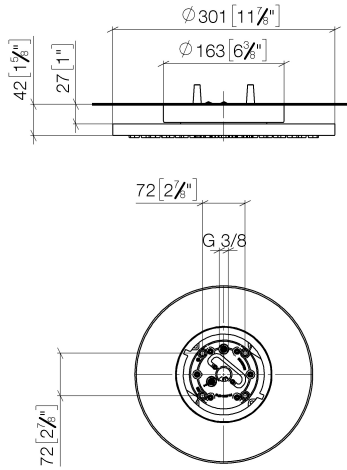

28 031 970

- rain shower Ø 300 mm
- PURE RAIN, max. flow rate 12 l/min (at 3 bar)
- PURIFY RAIN, max. flow rate 6 l/min (at 3 bar)
- Distance to ceiling from bottom edge of shower 40 mm
- with anti-scale system
- For simultaneous control of the jet types, we recommend the xTool thermostat module
- WRAS 240502006

### Required miscellaneous

**Concealed ceiling installation box 35 041 970 90 with ceiling fixing -**

- concealed rough parts
- min. recess depth 90 mm
- max. recess depth 115 mm
- 2x female thread " outlet

28 031 970

mm [inches]

Flow rate chart

Certificates

LGA\_38400.

WRAS\_240502006.

28 031 970

### Spare parts list

No.	Item Number	Name	Quantity used	Delivery time
1	90 17 20 263 00 90	fixing set	1	2
2	90 24 03 309 01 90	connection	1	2
3	90 24 03 309 00 90	connection	1	2