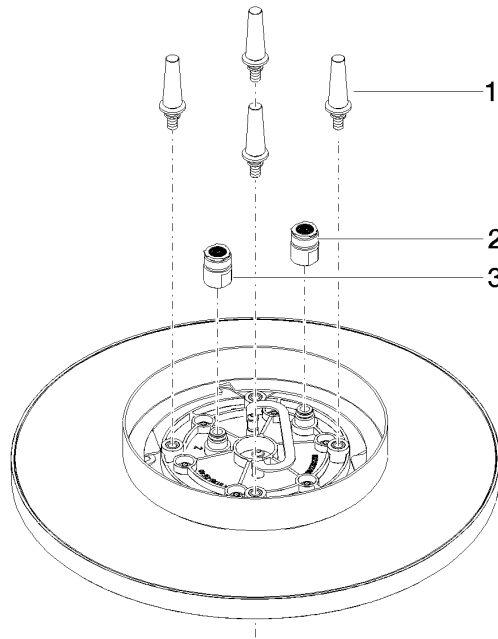

28 031 970

- rain shower Ø 300 mm
- PURE RAIN, max. flow rate 12 l/min (at 3 bar)
- PURIFY RAIN, max. flow rate 6 l/min (at 3 bar)
- Distance to ceiling from bottom edge of shower 40 mm
- with anti-scale system
- For simultaneous control of the jet types, we recommend the xTool thermostat module
- WRAS 240502006

### Required miscellaneous

**Concealed ceiling installation box 35 041 970 90 with ceiling fixing -**

- concealed rough parts
- min. recess depth 90 mm
- max. recess depth 115 mm
- 2x female thread " outlet

28 031 970

mm [inches]

Flow rate chart

Certificates

LGA\_38400.

WRAS\_240502006.

28 031 970

### Spare parts list

No.	Item Number	Name	Quantity used	Delivery time
1	90 17 20 263 00 90	fixing set	1	2
2	90 24 03 309 01 90	connection	1	2
3	90 24 03 309 00 90	connection	1	2