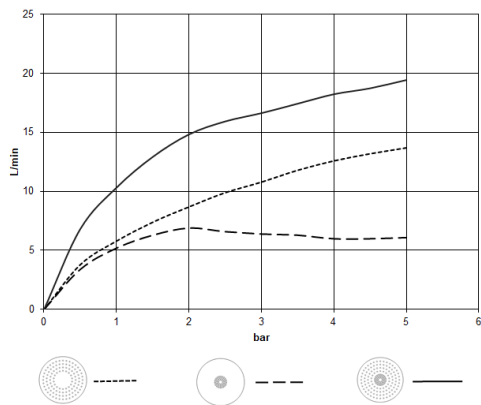

28 031 970

- rain shower Ø 300 mm
- PURE RAIN, max. flow rate 12 l/min (at 3 bar)
- PURIFY RAIN, max. flow rate 6 l/min (at 3 bar)
- Distance to ceiling from bottom edge of shower 40 mm
- with anti-scale system
- For simultaneous control of the jet types, we recommend the xTool thermostat module
- WRAS 240502006

### Required miscellaneous

**Concealed ceiling installation box 35 041 970 90 with ceiling fixing -**

- concealed rough parts
- min. recess depth 90 mm
- max. recess depth 115 mm
- 2x female thread " outlet

28 031 970

mm [inches]

Flow rate chart

Certificates

LGA\_38400.

WRAS\_240502006.

28 031 970