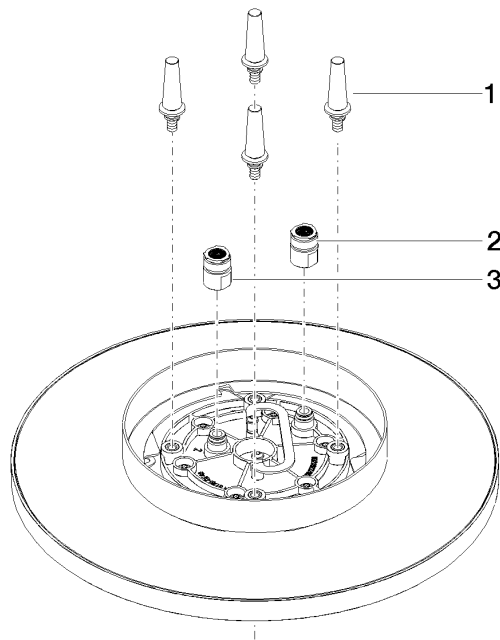

28 031 970

Fits: TARA, LISSÉ, VAIA, META

- rain shower Ø 300 mm
- PURE RAIN, max. flow rate 12 l/min (at 3 bar)
- PURIFY RAIN, max. flow rate 6 l/min (at 3 bar)
- Distance to ceiling from bottom edge of shower 40 mm
- with anti-scale system
- For simultaneous control of the jet types, we recommend the xTool thermostat module
- WRAS 240502006

Required miscellaneous

Concealed ceiling installation box 35 041 970 90 with ceiling fixing -

- concealed rough parts
- min. recess depth 90 mm
- max. recess depth 115 mm
- 2x female thread " outlet

28 031 970

Rain shower for surface-mounted ceiling installation 300 mm - Light Gold

TARA

28 031 970

Certificates

LGA_38

WRAS_240502

Product version from 5/1/2022

Rain shower for surface-mounted ceiling installation 300 mm - Light Gold

TARA

28 031 970

Spare parts list

Product version from 5/1/2022

No.	Item Number	Name	Quantity used	Delivery time
	90 17 20 263 00 90	fixing set	3	2