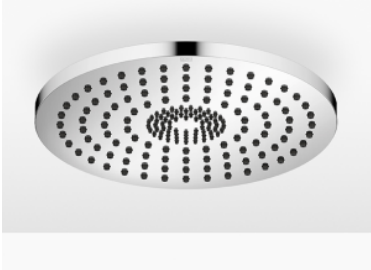

28 031 970

Fits: TARA, LISSÉ, VAIA, META

- rain shower Ø 300 mm
- PURE RAIN, max. flow rate 12 l/min (at 3 bar)
- PURIFY RAIN, max. flow rate 6 l/min (at 3 bar)
- Distance to ceiling from bottom edge of shower 40 mm
- with anti-scale system
- For simultaneous control of the jet types, we recommend the xTool thermostat module
- WRAS 240502006

	Light Gold	28 031 970-26
	Chrome	28 031 970-00
	Brushed Platinum	28 031 970-06
	Platinum	28 031 970-08
	Dark Chrome	28 031 970-19
	Brushed Light Gold	28 031 970-27
	Brushed Durabronze (23kt Gold)	28 031 970-28
	Matte Black	28 031 970-33
	Brushed Bronze	28 031 970-42
	Brushed Champagne (22kt Gold)	28 031 970-46
	Champagne (22kt Gold)	28 031 970-47
	Brushed Chrome	28 031 970-93
	Brushed Dark Platinum	28 031 970-99

Required miscellaneous

Concealed ceiling installation box 35 041 970 90 with ceiling fixing -

- concealed rough parts
- min. recess depth 90 mm
- max. recess depth 115 mm
- 2x female thread " outlet

28 031 970

Rain shower for surface-mounted ceiling installation 300 mm - Light Gold

TARA

28 031 970

Certificates

LGA_38

WRAS_240502

Product version from 5/1/2022

Rain shower for surface-mounted ceiling installation 300 mm - Light Gold