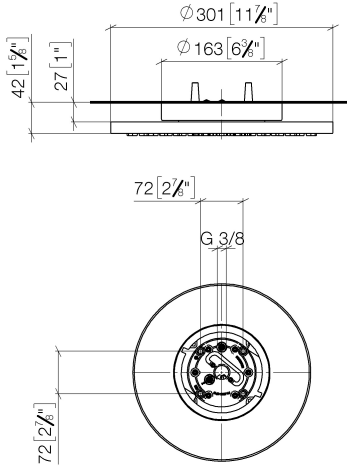

28 031 970

Fits: TARA, LISSÉ, VAIA, META

- rain shower Ø 300 mm
- PURE RAIN, max. flow rate 12 l/min (at 3 bar)
- PURIFY RAIN, max. flow rate 6 l/min (at 3 bar)
- Distance to ceiling from bottom edge of shower 40 mm
- with anti-scale system
- For simultaneous control of the jet types, we recommend the xTool thermostat module
- WRAS 240502006

Required miscellaneous

Concealed ceiling installation box 35 041 970 90 with ceiling fixing -

- concealed rough parts
- min. recess depth 90 mm
- max. recess depth 115 mm
- 2x female thread " outlet

28 031 970

mm [inches]

Flow rate chart

Codes & Standards

DIN 4109

ISO 3822

Scottish Water
Byelaws

UK Water Supply
Regulations

Ü-Zeichen

TARA

28 031 970

Spare parts list

Product version from 5/1/2022

No.	Item Number	Name	Quantity used	Delivery time
	90 17 20 263 00 90	fixing set	3	2