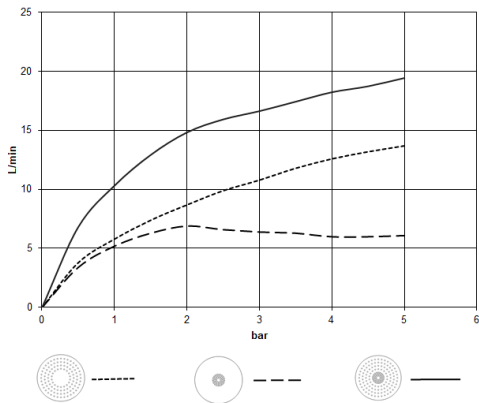

28 031 970

Fits: TARA, LISSÉ, VAIA, META

- rain shower Ø 300 mm
- PURE RAIN, max. flow rate 12 l/min (at 3 bar)
- PURIFY RAIN, max. flow rate 6 l/min (at 3 bar)
- Distance to ceiling from bottom edge of shower 40 mm
- with anti-scale system
- For simultaneous control of the jet types, we recommend the xTool thermostat module
- WRAS 240502006

mm [inches]

Flow rate chart

Codes & Standards

DIN 4109

ISO 3822

Scottish Water
Byelaws

UK Water Supply
Regulations

Ü-Zeichen