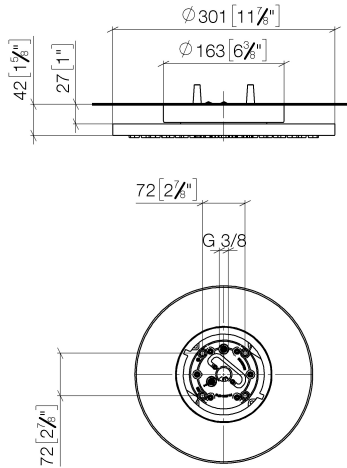

Rain shower for surface-mounted ceiling installation 300 mm - Brushed Light Gold

TARA

28 031 970

- rain shower Ø 300 mm
- PURE RAIN, max. flow rate 12 l/min (at 3 bar)
- PURIFY RAIN, max. flow rate 6 l/min (at 3 bar)
- Distance to ceiling from bottom edge of shower 40 mm
- with anti-scale system
- For simultaneous control of the jet types, we recommend the xTool thermostat module
- WRAS 240502006

Fits: TARA, LISSÉ, VAIA, META

	Brushed Light Gold	28 031 970-27
	Chrome	28 031 970-00
	Brushed Platinum	28 031 970-06
	Platinum	28 031 970-08
	Dark Chrome	28 031 970-19
	Light Gold	28 031 970-26
	Brushed Durabronze (23kt Gold)	28 031 970-28
	Matte Black	28 031 970-33
	Brushed Bronze	28 031 970-42
	Brushed Champagne (22kt Gold)	28 031 970-46
	Champagne (22kt Gold)	28 031 970-47
	Brushed Chrome	28 031 970-93
	Brushed Dark Platinum	28 031 970-99

Required miscellaneous

Concealed ceiling installation box 35 041 970 90 with ceiling fixing -

- concealed rough parts
- min. recess depth 90 mm
- max. recess depth 115 mm
- 2x female thread " outlet

28 031 970
mm [inches]

Flow rate chart

Certificates

LGA_38400.

WRAS_240502006.

28 031 970

Spare parts list

No.	Item Number	Name	Quantity used	Delivery time
1	90 17 20 263 00 90	fixing set	1	2
2	90 24 03 309 01 90	connection	1	2
3	90 24 03 309 00 90	connection	1	2