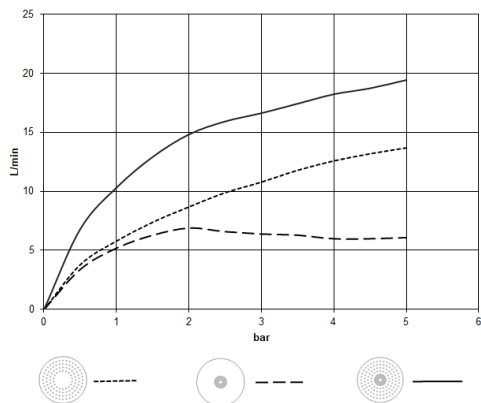

Rain shower for surface-mounted ceiling installation 300 mm - Brushed Light Gold

TARA

28 031 970

- rain shower Ø 300 mm
- PURE RAIN, max. flow rate 12 l/min (at 3 bar)
- PURIFY RAIN, max. flow rate 6 l/min (at 3 bar)
- Distance to ceiling from bottom edge of shower 40 mm
- with anti-scale system
- For simultaneous control of the jet types, we recommend the xTool thermostat module
- WRAS 240502006

Required miscellaneous

Concealed ceiling installation box 35 041 970 90 with ceiling fixing -

- concealed rough parts
- min. recess depth 90 mm
- max. recess depth 115 mm
- 2x female thread " outlet

28 031 970
mm [inches]

Flow rate chart

Certificates

LGA_38400.

WRAS_240502006.

28 031 970

Spare parts list

No.	Item Number	Name	Quantity used	Delivery time
1	90 17 20 263 00 90	fixing set	1	2
2	90 24 03 309 01 90	connection	1	2
3	90 24 03 309 00 90	connection	1	2