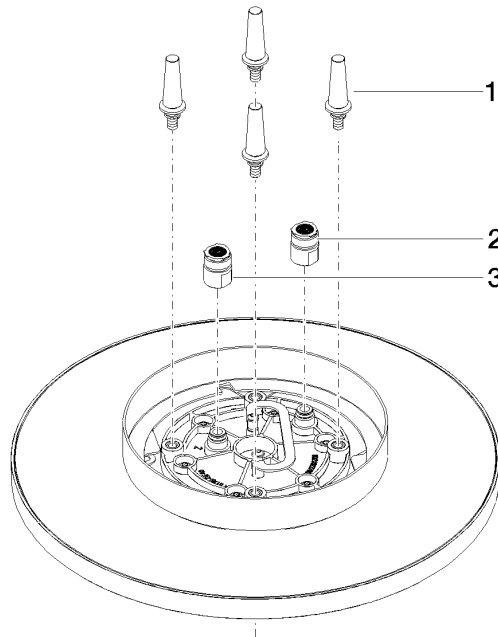

Rain shower for surface-mounted ceiling installation 300 mm - Brushed Light Gold

TARA

28 031 970

- rain shower Ø 300 mm
- PURE RAIN, max. flow rate 12 l/min (at 3 bar)
- PURIFY RAIN, max. flow rate 6 l/min (at 3 bar)
- Distance to ceiling from bottom edge of shower 40 mm
- with anti-scale system
- For simultaneous control of the jet types, we recommend the xTool thermostat module
- WRAS 240502006

Required miscellaneous

Concealed ceiling installation box 35 041 970 90 with ceiling fixing -

- concealed rough parts
- min. recess depth 90 mm
- max. recess depth 115 mm
- 2x female thread " outlet

28 031 970
mm [inches]

Flow rate chart

Certificates

LGA_38400.

WRAS_240502006.

28 031 970

Spare parts list

No.	Item Number	Name	Quantity used	Delivery time
1	90 17 20 263 00 90	fixing set	1	2
2	90 24 03 309 01 90	connection	1	2
3	90 24 03 309 00 90	connection	1	2