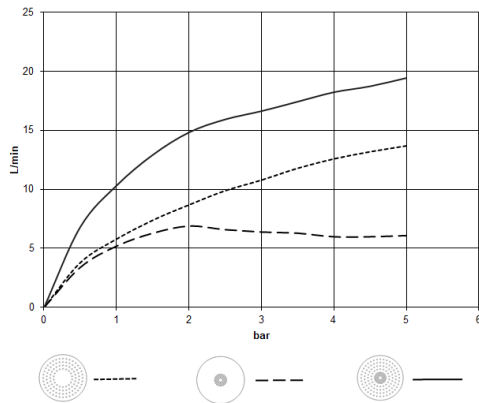

**Rain shower for surface-mounted ceiling installation 300 mm - Brushed
Durabronze (23kt Gold)**

TARA

28 031 970

Fits: TARA, LISSÉ, VAIA, META

- rain shower Ø 300 mm
- PURE RAIN, max. flow rate 12 l/min (at 3 bar)
- PURIFY RAIN, max. flow rate 6 l/min (at 3 bar)
- Distance to ceiling from bottom edge of shower 40 mm
- with anti-scale system
- For simultaneous control of the jet types, we recommend the xTool thermostat module
- WRAS 240502006

Required miscellaneous

Concealed ceiling installation box 35 041 970 90 with ceiling fixing -

- min. recess depth 90 mm
- max. recess depth 115 mm
- 2x female thread 1/2" outlet
- concealed rough parts

**Rain shower for surface-mounted ceiling installation 300 mm - Brushed
Durabronz (23kt Gold)**

TARA

28 031 970
mm [inches]

Flow rate chart

Certificates

LGA_38400.

WRAS_240502006.

28 031 970

Spare parts list

No.	Item Number	Name	Quantity used	Delivery time
1	90 17 20 263 00 90	fixing set	1	2
2	90 24 03 309 01 90	connection	1	2
3	90 24 03 309 00 90	connection	1	2