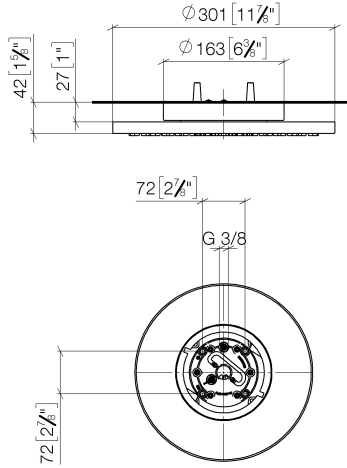

**Rain shower for surface-mounted ceiling installation 300 mm - Brushed
Durabronze (23kt Gold)**

TARA

28 031 970

Fits: TARA, LISSÉ, VAIA, META

- rain shower Ø 300 mm
- PURE RAIN, max. flow rate 12 l/min (at 3 bar)
- PURIFY RAIN, max. flow rate 6 l/min (at 3 bar)
- Distance to ceiling from bottom edge of shower 40 mm
- with anti-scale system
- For simultaneous control of the jet types, we recommend the xTool thermostat module
- WRAS 240502006

Required miscellaneous

Concealed ceiling installation box 35 041 970 90 with ceiling fixing -

- min. recess depth 90 mm
- max. recess depth 115 mm
- 2x female thread 1/2" outlet
- concealed rough parts

**Rain shower for surface-mounted ceiling installation 300 mm - Brushed
Durabronz (23kt Gold)**

TARA

28 031 970
mm [inches]

Flow rate chart

Certificates

LGA_38400.

WRAS_240502006.

28 031 970

Spare parts list

No.	Item Number	Name	Quantity used	Delivery time
1	90 17 20 263 00 90	fixing set	1	2
2	90 24 03 309 01 90	connection	1	2
3	90 24 03 309 00 90	connection	1	2