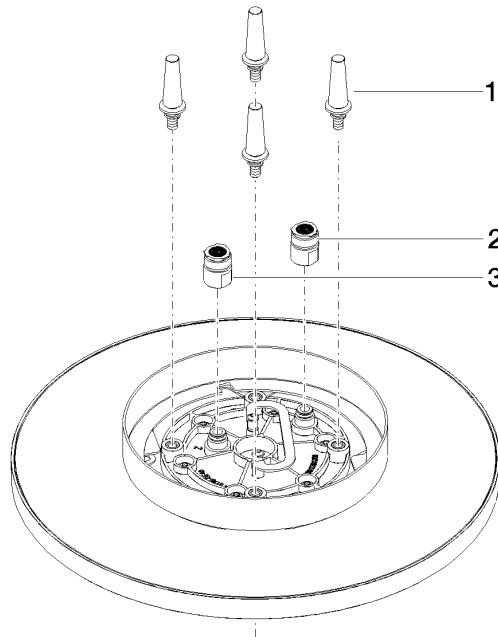

**Rain shower for surface-mounted ceiling installation 300 mm - Brushed
Durabronze (23kt Gold)**

TARA

28 031 970

Fits: TARA, LISSÉ, VAIA, META

- rain shower Ø 300 mm
- PURE RAIN, max. flow rate 12 l/min (at 3 bar)
- PURIFY RAIN, max. flow rate 6 l/min (at 3 bar)
- Distance to ceiling from bottom edge of shower 40 mm
- with anti-scale system
- For simultaneous control of the jet types, we recommend the xTool thermostat module
- WRAS 240502006

Required miscellaneous

Concealed ceiling installation box 35 041 970 90 with ceiling fixing -

- min. recess depth 90 mm
- max. recess depth 115 mm
- 2x female thread 1/2" outlet
- concealed rough parts

**Rain shower for surface-mounted ceiling installation 300 mm - Brushed
Durabronz (23kt Gold)**

TARA

28 031 970
mm [inches]

Flow rate chart

Certificates

LGA_38400.

WRAS_240502006.

28 031 970

Spare parts list

No.	Item Number	Name	Quantity used	Delivery time
1	90 17 20 263 00 90	fixing set	1	2
2	90 24 03 309 01 90	connection	1	2
3	90 24 03 309 00 90	connection	1	2