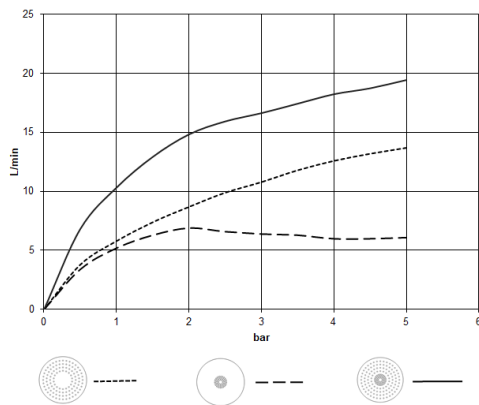

28 031 970

Fits: TARA, LISSÉ, VAIA, META

- rain shower Ø 300 mm
- PURE RAIN, max. flow rate 12 l/min (at 3 bar)
- PURIFY RAIN, max. flow rate 6 l/min (at 3 bar)
- Distance to ceiling from bottom edge of shower 40 mm
- with anti-scale system
- For simultaneous control of the jet types, we recommend the xTool thermostat module
- WRAS 240502006

Required miscellaneous

Concealed ceiling installation box 35 041 970 90
with ceiling fixing -

- min. recess depth 90 mm
- max. recess depth 115 mm
- 2x female thread 1/2" outlet
- concealed rough parts

28 031 970

mm [inches]

Flow rate chart

Certificates

LGA_38400.

WRAS_240502006.

28 031 970

Spare parts list

No.	Item Number	Name	Quantity used	Delivery time
1	90 17 20 263 00 90	fixing set	1	2
2	90 24 03 309 01 90	connection	1	2
3	90 24 03 309 00 90	connection	1	2