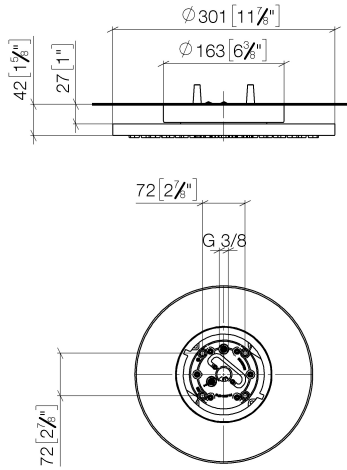

28 031 970

Fits: TARA, LISSÉ, VAIA, META

- rain shower Ø 300 mm
- PURE RAIN, max. flow rate 12 l/min (at 3 bar)
- PURIFY RAIN, max. flow rate 6 l/min (at 3 bar)
- Distance to ceiling from bottom edge of shower 40 mm
- with anti-scale system
- For simultaneous control of the jet types, we recommend the xTool thermostat module
- WRAS 240502006

Required miscellaneous

Concealed ceiling installation box 35 041 970 90
with ceiling fixing -

- min. recess depth 90 mm
- max. recess depth 115 mm
- 2x female thread 1/2" outlet
- concealed rough parts

28 031 970

mm [inches]

Flow rate chart

Certificates

LGA_38400.

WRAS_240502006.

28 031 970

Spare parts list

No.	Item Number	Name	Quantity used	Delivery time
1	90 17 20 263 00 90	fixing set	1	2
2	90 24 03 309 01 90	connection	1	2
3	90 24 03 309 00 90	connection	1	2