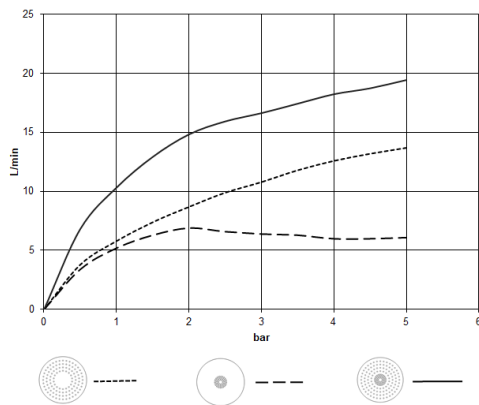

28 031 970

- rain shower Ø 300 mm
- PURE RAIN, max. flow rate 12 l/min (at 3 bar)
- PURIFY RAIN, max. flow rate 6 l/min (at 3 bar)
- Distance to ceiling from bottom edge of shower 40 mm
- with anti-scale system
- For simultaneous control of the jet types, we recommend the xTool thermostat module
- WRAS 240502006

Required miscellaneous

Concealed ceiling installation box 35 041 970 90 with ceiling fixing -

- concealed rough parts
- min. recess depth 90 mm
- max. recess depth 115 mm
- 2x female thread 1/2" outlet

28 031 970

mm [inches]

Flow rate chart

Certificates

LGA_38400.

WRAS_240502006.

28 031 970

Spare parts list

No.	Item Number	Name	Quantity used	Delivery time
1	90 17 20 263 00 90	fixing set	1	2
2	90 24 03 309 01 90	connection	1	2
3	90 24 03 309 00 90	connection	1	2