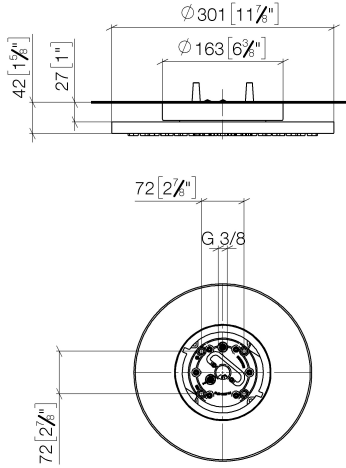

28 031 970

- rain shower Ø 300 mm
- PURE RAIN, max. flow rate 12 l/min (at 3 bar)
- PURIFY RAIN, max. flow rate 6 l/min (at 3 bar)
- Distance to ceiling from bottom edge of shower 40 mm
- with anti-scale system
- For simultaneous control of the jet types, we recommend the xTool thermostat module
- WRAS 240502006

Required miscellaneous

Concealed ceiling installation box 35 041 970 90 with ceiling fixing -

- concealed rough parts
- min. recess depth 90 mm
- max. recess depth 115 mm
- 2x female thread 1/2" outlet

28 031 970

mm [inches]

Flow rate chart

Certificates

LGA_38400.

WRAS_240502006.

28 031 970

Spare parts list

No.	Item Number	Name	Quantity used	Delivery time
1	90 17 20 263 00 90	fixing set	1	2
2	90 24 03 309 01 90	connection	1	2
3	90 24 03 309 00 90	connection	1	2