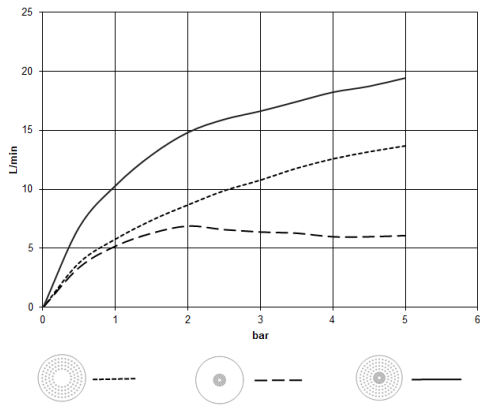

28 031 970

Fits: TARA, LISSÉ, VAIA, META

- rain shower Ø 300 mm
- PURE RAIN, max. flow rate 12 l/min (at 3 bar)
- PURIFY RAIN, max. flow rate 6 l/min (at 3 bar)
- Distance to ceiling from bottom edge of shower 40 mm
- with anti-scale system
- For simultaneous control of the jet types, we recommend the xTool thermostat module
- WRAS 240502006

Required miscellaneous

Concealed ceiling installation box 35 041 970 90
with ceiling fixing -

- min. recess depth 90 mm
- max. recess depth 115 mm
- 2x female thread 1/2" outlet
- concealed rough parts

28 031 970

mm [inches]

Flow rate chart

Certificates

LGA_38400.

WRAS_240502006.

28 031 970

Spare parts list

No.	Item Number	Name	Quantity used	Delivery time
1	90 17 20 263 00 90	fixing set	1	2
2	90 24 03 309 01 90	connection	1	2
3	90 24 03 309 00 90	connection	1	2