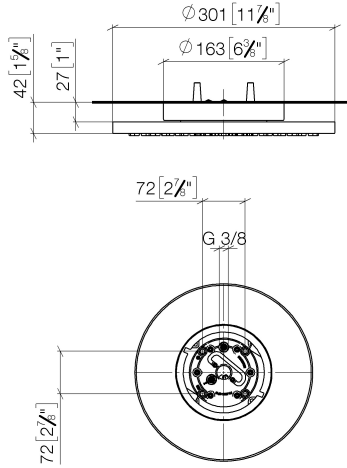

28 031 970

Fits: TARA, LISSÉ, VAIA, META

- rain shower Ø 300 mm
- PURE RAIN, max. flow rate 12 l/min (at 3 bar)
- PURIFY RAIN, max. flow rate 6 l/min (at 3 bar)
- Distance to ceiling from bottom edge of shower 40 mm
- with anti-scale system
- For simultaneous control of the jet types, we recommend the xTool thermostat module
- WRAS 240502006

Required miscellaneous

Concealed ceiling installation box 35 041 970 90
with ceiling fixing -

- min. recess depth 90 mm
- max. recess depth 115 mm
- 2x female thread 1/2" outlet
- concealed rough parts

28 031 970

mm [inches]

Flow rate chart

Certificates

LGA_38400.

WRAS_240502006.

28 031 970

Spare parts list

No.	Item Number	Name	Quantity used	Delivery time
1	90 17 20 263 00 90	fixing set	1	2
2	90 24 03 309 01 90	connection	1	2
3	90 24 03 309 00 90	connection	1	2