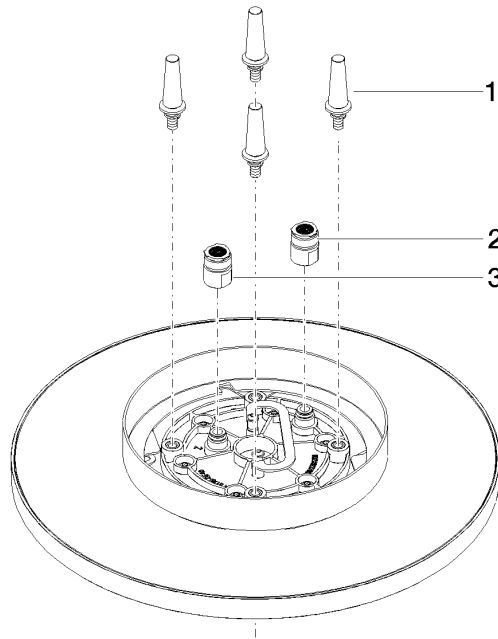

28 031 970

Fits: TARA, LISSÉ, VAIA, META

- rain shower Ø 300 mm
- PURE RAIN, max. flow rate 12 l/min (at 3 bar)
- PURIFY RAIN, max. flow rate 6 l/min (at 3 bar)
- Distance to ceiling from bottom edge of shower 40 mm
- with anti-scale system
- For simultaneous control of the jet types, we recommend the xTool thermostat module
- WRAS 240502006

Required miscellaneous

Concealed ceiling installation box 35 041 970 90
with ceiling fixing -

- min. recess depth 90 mm
- max. recess depth 115 mm
- 2x female thread 1/2" outlet
- concealed rough parts

28 031 970

mm [inches]

Flow rate chart

Certificates

LGA_38400.

WRAS_240502006.

28 031 970

Spare parts list

No.	Item Number	Name	Quantity used	Delivery time
1	90 17 20 263 00 90	fixing set	1	2
2	90 24 03 309 01 90	connection	1	2
3	90 24 03 309 00 90	connection	1	2