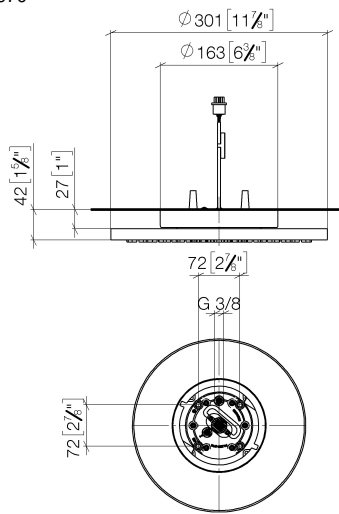

## Rain shower for surface-mounted ceiling installation with light 300 mm - Brushed Platinum

TARA

28 032 970

Fits: TARA, LISSÉ, VAIA, META

- rain shower Ø 300 mm
- PURE RAIN, max. flow rate 12 l/min (at 3 bar)
- PURIFY RAIN, max. flow rate 6 l/min (at 3 bar)
- Distance to ceiling from bottom edge of shower 40 mm
- with anti-scale system
- central LED Spot 3000 K
- Provided by customer: Light switch
- For simultaneous control of the jet types, we recommend the xTool thermostat module
- Not suitable for use in a steam room.

### Required miscellaneous

**Concealed ceiling installation box 35 042 970 90  
for surface-mounted ceiling  
installation with light -**

- min. recess depth 90 mm
- max. recess depth 115 mm
- 2x female thread 1/2" connections
- Input 100-240V AC 50-60Hz
- concealed rough parts
- Output 350 mA SELV / Class II
- Provided by customer: Light switch

**Rain shower for surface-mounted ceiling installation with light 300 mm -  
Brushed Platinum**

TARA

28 032 970  
mm [inches]

**Flow rate chart**

**Certificates**

LGA\_38400.

WRAS\_240502006.

28 032 970

### Spare parts list

No.	Item Number	Name	Quantity used	Delivery time
1	90 17 20 263 00 90	fixing set	1	2
2	90 24 03 309 01 90	connection	1	2
3	90 24 03 309 00 90	connection	1	2
4	90 10 01 225 00 90	electronic accessories	1	2