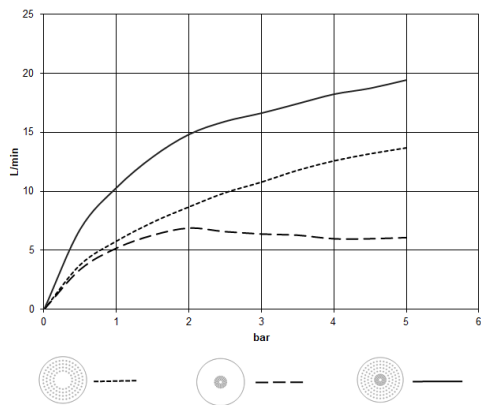

## Rain shower for surface-mounted ceiling installation with light 300 mm - Brushed Platinum

TARA

28 032 970

Fits: TARA, LISSÉ, VAIA, META

- rain shower Ø 300 mm
- PURE RAIN, max. flow rate 12 l/min (at 3 bar)
- PURIFY RAIN, max. flow rate 6 l/min (at 3 bar)
- Distance to ceiling from bottom edge of shower 40 mm
- with anti-scale system
- central LED Spot 3000 K
- Provided by customer: Light switch
- For simultaneous control of the jet types, we recommend the xTool thermostat module
- Not suitable for use in a steam room.

### Required miscellaneous

**Concealed ceiling installation box 35 042 970 90  
for surface-mounted ceiling  
installation with light -**

- min. recess depth 90 mm
- max. recess depth 115 mm
- 2x female thread 1/2" connections
- Input 100-240V AC 50-60Hz
- concealed rough parts
- Output 350 mA SELV / Class II
- Provided by customer: Light switch

**Rain shower for surface-mounted ceiling installation with light 300 mm -  
Brushed Platinum**

TARA

28 032 970  
mm [inches]

**Flow rate chart**

**Certificates**

LGA\_38400.

WRAS\_240502006.

28 032 970