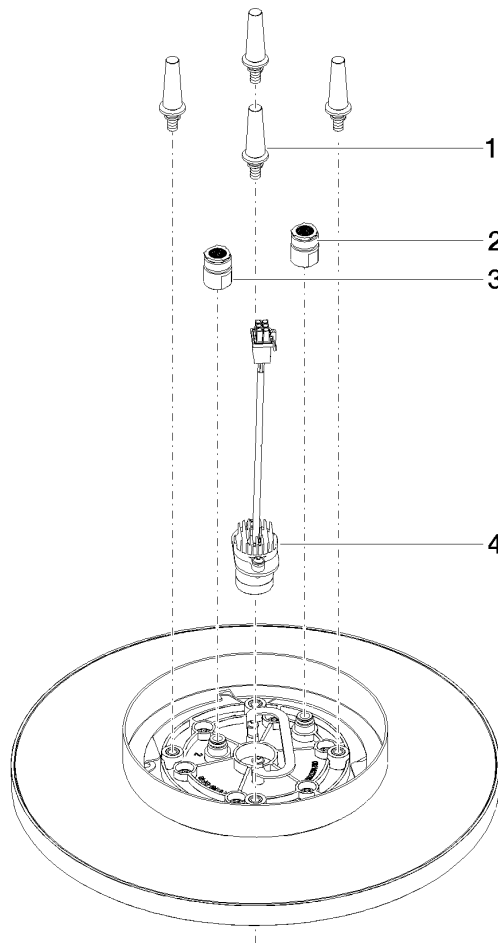

## Rain shower for surface-mounted ceiling installation with light 300 mm - Brushed Platinum

TARA

28 032 970

Fits: TARA, LISSÉ, VAIA, META

- rain shower Ø 300 mm
- PURE RAIN, max. flow rate 12 l/min (at 3 bar)
- PURIFY RAIN, max. flow rate 6 l/min (at 3 bar)
- Distance to ceiling from bottom edge of shower 40 mm
- with anti-scale system
- central LED Spot 3000 K
- Provided by customer: Light switch
- For simultaneous control of the jet types, we recommend the xTool thermostat module
- Not suitable for use in a steam room.

### Required miscellaneous

**Concealed ceiling installation box 35 042 970 90  
for surface-mounted ceiling  
installation with light -**

- min. recess depth 90 mm
- max. recess depth 115 mm
- 2x female thread 1/2" connections
- Input 100-240V AC 50-60Hz
- concealed rough parts
- Output 350 mA SELV / Class II
- Provided by customer: Light switch

**Rain shower for surface-mounted ceiling installation with light 300 mm -  
Brushed Platinum**

TARA

28 032 970  
mm [inches]

**Flow rate chart**

**Certificates**

LGA\_38400.

WRAS\_240502006.

28 032 970

### Spare parts list

No.	Item Number	Name	Quantity used	Delivery time
1	90 17 20 263 00 90	fixing set	1	2
2	90 24 03 309 01 90	connection	1	2
3	90 24 03 309 00 90	connection	1	2
4	90 10 01 225 00 90	electronic accessories	1	2