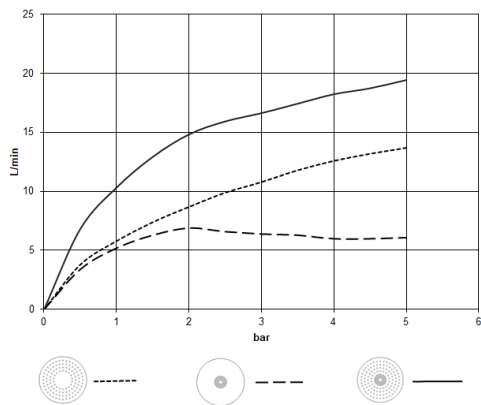

Rain shower for surface-mounted ceiling installation with light 300 mm - Platinum

TARA

28 032 970

Fits: TARA, LISSÉ, VAIA, META

- rain shower Ø 300 mm
- PURE RAIN, max. flow rate 12 l/min (at 3 bar)
- PURIFY RAIN, max. flow rate 6 l/min (at 3 bar)
- Distance to ceiling from bottom edge of shower 40 mm
- with anti-scale system
- central LED Spot 3000 K
- Provided by customer: Light switch
- For simultaneous control of the jet types, we recommend the xTool thermostat module
- Not suitable for use in a steam room.

• WRAS 240502006
includes light bulbs with a Class F energy efficiency

includes light bulbs with a Class F energy efficiency

	Platinum	28 032 970-08
	Chrome	28 032 970-00
	Brushed Platinum	28 032 970-06
	Dark Chrome	28 032 970-19
	Light Gold	28 032 970-26
	Brushed Light Gold	28 032 970-27
	Brushed Durabronze (23kt Gold)	28 032 970-28
	Matte Black	28 032 970-33
	Brushed Bronze	28 032 970-42
	Brushed Champagne (22kt Gold)	28 032 970-46
	Champagne (22kt Gold)	28 032 970-47
	Brushed Chrome	28 032 970-93
	Brushed Dark Platinum	28 032 970-99

Required miscellaneous

Concealed ceiling installation box 35 042 970 90
for surface-mounted ceiling installation with light -

- min. recess depth 90 mm
- max. recess depth 115 mm
- 2x female thread 1/2" connections
- Input 100-240V AC 50-60Hz
- concealed rough parts
- Output 350 mA SELV / Class II
- Provided by customer: Light switch

28 032 970
mm [inches]

Flow rate chart

Certificates

LGA_38400.

WRAS_240502006.

28 032 970

Spare parts list

No.	Item Number	Name	Quantity used	Delivery time
1	90 17 20 263 00 90	fixing set	1	2
2	90 24 03 309 01 90	connection	1	2
3	90 24 03 309 00 90	connection	1	2
4	90 10 01 225 00 90	electronic accessories	1	2