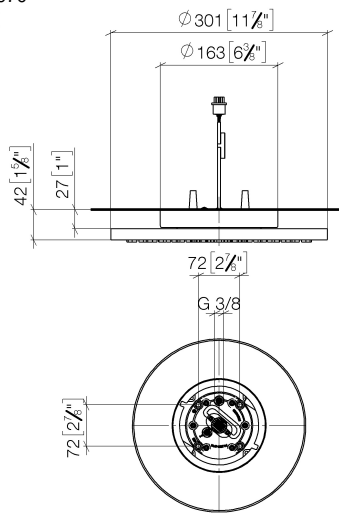

Rain shower for surface-mounted ceiling installation with light 300 mm - Platinum

TARA

28 032 970

Fits: TARA, LISSÉ, VAIA, META

- rain shower Ø 300 mm
- PURE RAIN, max. flow rate 12 l/min (at 3 bar)
- PURIFY RAIN, max. flow rate 6 l/min (at 3 bar)
- Distance to ceiling from bottom edge of shower 40 mm
- with anti-scale system
- central LED Spot 3000 K
- Provided by customer: Light switch
- For simultaneous control of the jet types, we recommend the xTool thermostat module
- Not suitable for use in a steam room.

• WRAS 240502006
includes light bulbs with a Class F energy efficiency

includes light bulbs with a Class F energy efficiency

	Platinum	28 032 970-08
	Chrome	28 032 970-00
	Brushed Platinum	28 032 970-06
	Dark Chrome	28 032 970-19
	Light Gold	28 032 970-26
	Brushed Light Gold	28 032 970-27
	Brushed Durabronze (23kt Gold)	28 032 970-28
	Matte Black	28 032 970-33
	Brushed Bronze	28 032 970-42
	Brushed Champagne (22kt Gold)	28 032 970-46
	Champagne (22kt Gold)	28 032 970-47
	Brushed Chrome	28 032 970-93
	Brushed Dark Platinum	28 032 970-99

Required miscellaneous

Concealed ceiling installation box 35 042 970 90
for surface-mounted ceiling installation with light -

- min. recess depth 90 mm
- max. recess depth 115 mm
- 2x female thread 1/2" connections
- Input 100-240V AC 50-60Hz
- concealed rough parts
- Output 350 mA SELV / Class II
- Provided by customer: Light switch

28 032 970
mm [inches]

Flow rate chart

Certificates

LGA_38400.

WRAS_240502006.

28 032 970

Spare parts list

No.	Item Number	Name	Quantity used	Delivery time
1	90 17 20 263 00 90	fixing set	1	2
2	90 24 03 309 01 90	connection	1	2
3	90 24 03 309 00 90	connection	1	2
4	90 10 01 225 00 90	electronic accessories	1	2