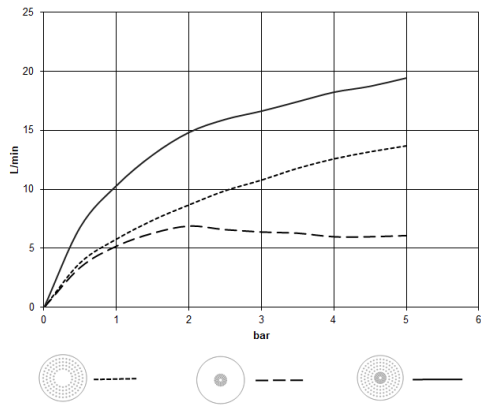

Rain shower for surface-mounted ceiling installation with light 300 mm - Dark Chrome

TARA

28 032 970

Fits: TARA, LISSÉ, VAIA, META

- rain shower Ø 300 mm
- PURE RAIN, max. flow rate 12 l/min (at 3 bar)
- PURIFY RAIN, max. flow rate 6 l/min (at 3 bar)
- Distance to ceiling from bottom edge of shower 40 mm
- with anti-scale system
- central LED Spot 3000 K
- Provided by customer: Light switch
- For simultaneous control of the jet types, we recommend the xTool thermostat module
- Not suitable for use in a steam room.

• WRAS 240502006
includes light bulbs with a Class F energy efficiency

includes light bulbs with a Class F energy efficiency

	Dark Chrome	28 032 970-19
	Chrome	28 032 970-00
	Brushed Platinum	28 032 970-06
	Platinum	28 032 970-08
	Light Gold	28 032 970-26
	Brushed Light Gold	28 032 970-27
	Brushed Durabronze (23kt Gold)	28 032 970-28
	Matte Black	28 032 970-33
	Brushed Bronze	28 032 970-42
	Brushed Champagne (22kt Gold)	28 032 970-46
	Champagne (22kt Gold)	28 032 970-47
	Brushed Chrome	28 032 970-93
	Brushed Dark Platinum	28 032 970-99

Required miscellaneous

Concealed ceiling installation box for surface-mounted ceiling installation with light - 35 042 970 90

- concealed rough parts
- min. recess depth 90 mm
- max. recess depth 115 mm
- 2x female thread 1/2" connections
- Input 100-240V AC 50-60Hz
- Output 350 mA SELV / Class II
- Provided by customer: Light switch

28 032 970
mm [inches]

Flow rate chart

Certificates

LGA_38400.

WRAS_240502006.

28 032 970

Spare parts list

No.	Item Number	Name	Quantity used	Delivery time
1	90 17 20 263 00 90	fixing set	1	2
2	90 24 03 309 01 90	connection	1	2
3	90 24 03 309 00 90	connection	1	2
4	90 10 01 225 00 90	electronic accessories	1	2