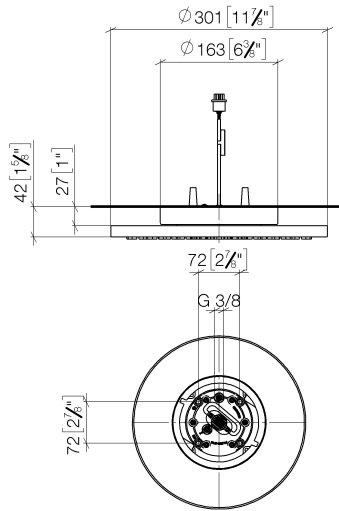

Rain shower for surface-mounted ceiling installation with light 300 mm - Dark Chrome

TARA

28 032 970

Fits: TARA, LISSÉ, VAIA, META

- rain shower Ø 300 mm
- PURE RAIN, max. flow rate 12 l/min (at 3 bar)
- PURIFY RAIN, max. flow rate 6 l/min (at 3 bar)
- Distance to ceiling from bottom edge of shower 40 mm
- with anti-scale system
- central LED Spot 3000 K
- Provided by customer: Light switch
- For simultaneous control of the jet types, we recommend the xTool thermostat module
- Not suitable for use in a steam room.

• WRAS 240502006
includes light bulbs with a Class F energy efficiency

includes light bulbs with a Class F energy efficiency

	Dark Chrome	28 032 970-19
	Chrome	28 032 970-00
	Brushed Platinum	28 032 970-06
	Platinum	28 032 970-08
	Light Gold	28 032 970-26
	Brushed Light Gold	28 032 970-27
	Brushed Durabronze (23kt Gold)	28 032 970-28
	Matte Black	28 032 970-33
	Brushed Bronze	28 032 970-42
	Brushed Champagne (22kt Gold)	28 032 970-46
	Champagne (22kt Gold)	28 032 970-47
	Brushed Chrome	28 032 970-93
	Brushed Dark Platinum	28 032 970-99

Required miscellaneous

Concealed ceiling installation box for surface-mounted ceiling installation with light - 35 042 970 90

- concealed rough parts
- min. recess depth 90 mm
- max. recess depth 115 mm
- 2x female thread 1/2" connections
- Input 100-240V AC 50-60Hz
- Output 350 mA SELV / Class II
- Provided by customer: Light switch

28 032 970
mm [inches]

Flow rate chart

Certificates

LGA_38400.

WRAS_240502006.

28 032 970

Spare parts list

No.	Item Number	Name	Quantity used	Delivery time
1	90 17 20 263 00 90	fixing set	1	2
2	90 24 03 309 01 90	connection	1	2
3	90 24 03 309 00 90	connection	1	2
4	90 10 01 225 00 90	electronic accessories	1	2