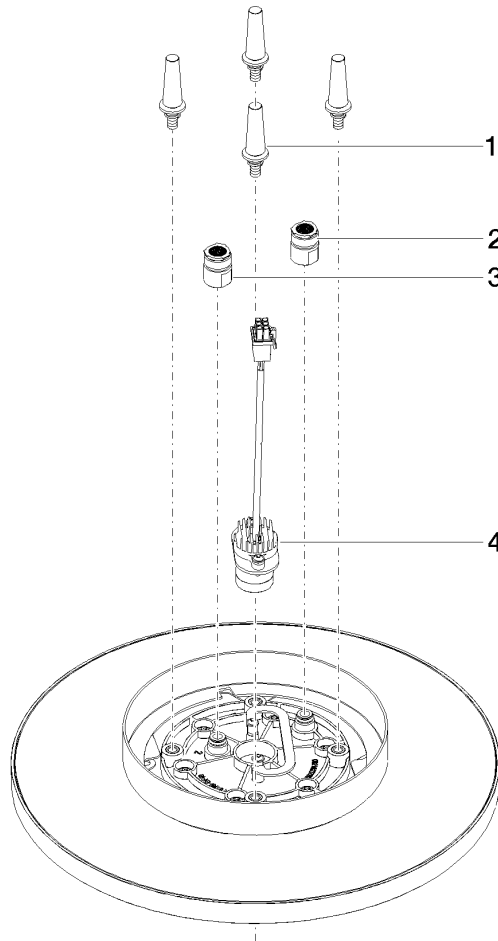

Rain shower for surface-mounted ceiling installation with light 300 mm - Dark Chrome

TARA

28 032 970

Fits: TARA, LISSÉ, VAIA, META

- rain shower Ø 300 mm
- PURE RAIN, max. flow rate 12 l/min (at 3 bar)
- PURIFY RAIN, max. flow rate 6 l/min (at 3 bar)
- Distance to ceiling from bottom edge of shower 40 mm
- with anti-scale system
- central LED Spot 3000 K
- Provided by customer: Light switch
- For simultaneous control of the jet types, we recommend the xTool thermostat module
- Not suitable for use in a steam room.

• WRAS 240502006
includes light bulbs with a Class F energy efficiency

includes light bulbs with a Class F energy efficiency

	Dark Chrome	28 032 970-19
	Chrome	28 032 970-00
	Brushed Platinum	28 032 970-06
	Platinum	28 032 970-08
	Light Gold	28 032 970-26
	Brushed Light Gold	28 032 970-27
	Brushed Durabronze (23kt Gold)	28 032 970-28
	Matte Black	28 032 970-33
	Brushed Bronze	28 032 970-42
	Brushed Champagne (22kt Gold)	28 032 970-46
	Champagne (22kt Gold)	28 032 970-47
	Brushed Chrome	28 032 970-93
	Brushed Dark Platinum	28 032 970-99

Required miscellaneous

Concealed ceiling installation box for surface-mounted ceiling installation with light - 35 042 970 90

- concealed rough parts
- min. recess depth 90 mm
- max. recess depth 115 mm
- 2x female thread 1/2" connections
- Input 100-240V AC 50-60Hz
- Output 350 mA SELV / Class II
- Provided by customer: Light switch

28 032 970
mm [inches]

Flow rate chart

Certificates

LGA_38400.

WRAS_240502006.

28 032 970

Spare parts list

No.	Item Number	Name	Quantity used	Delivery time
1	90 17 20 263 00 90	fixing set	1	2
2	90 24 03 309 01 90	connection	1	2
3	90 24 03 309 00 90	connection	1	2
4	90 10 01 225 00 90	electronic accessories	1	2