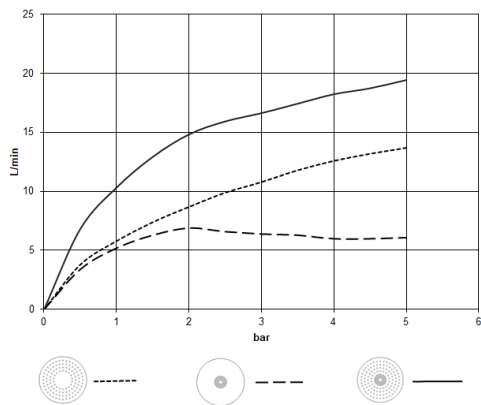

**Rain shower for surface-mounted ceiling installation with light 300 mm -
Brushed Durabronze (23kt Gold)**

TARA

28 032 970

Fits: TARA, LISSÉ, VAIA, META

- rain shower Ø 300 mm
- PURE RAIN, max. flow rate 12 l/min (at 3 bar)
- PURIFY RAIN, max. flow rate 6 l/min (at 3 bar)
- Distance to ceiling from bottom edge of shower 40 mm
- with anti-scale system
- central LED Spot 3000 K
- Provided by customer: Light switch
- For simultaneous control of the jet types, we recommend the xTool thermostat module
- Not suitable for use in a steam room.

• WRAS 240502006
includes light bulbs with a Class F energy efficiency

includes light bulbs with a Class F energy efficiency

	Brushed Durabronze (23kt Gold)	28 032 970-28
	Chrome	28 032 970-00
	Brushed Platinum	28 032 970-06
	Platinum	28 032 970-08
	Dark Chrome	28 032 970-19
	Light Gold	28 032 970-26
	Brushed Light Gold	28 032 970-27
	Matte Black	28 032 970-33
	Brushed Bronze	28 032 970-42
	Brushed Champagne (22kt Gold)	28 032 970-46
	Champagne (22kt Gold)	28 032 970-47
	Brushed Chrome	28 032 970-93
	Brushed Dark Platinum	28 032 970-99

Required miscellaneous

Concealed ceiling installation box 35 042 970 90 for surface-mounted ceiling installation with light -

- min. recess depth 90 mm
- max. recess depth 115 mm
- 2x female thread 1/2" connections
- Input 100-240V AC 50-60Hz
- concealed rough parts
- Output 350 mA SELV / Class II
- Provided by customer: Light switch

**Rain shower for surface-mounted ceiling installation with light 300 mm -
Brushed Durabron (23kt Gold)**

TARA

28 032 970
mm [inches]

Flow rate chart

Certificates

LGA_38400.

WRAS_240502006.

28 032 970