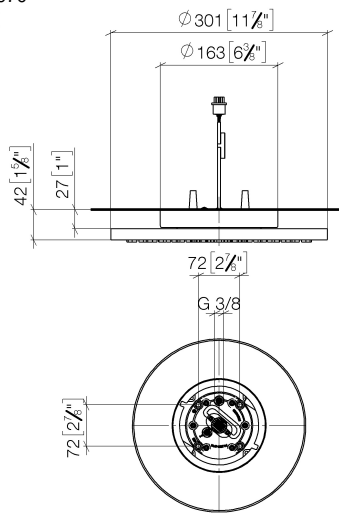

**Rain shower for surface-mounted ceiling installation with light 300 mm -
Brushed Durabronze (23kt Gold)**

TARA

28 032 970

Fits: TARA, LISSÉ, VAIA, META

- rain shower Ø 300 mm
- PURE RAIN, max. flow rate 12 l/min (at 3 bar)
- PURIFY RAIN, max. flow rate 6 l/min (at 3 bar)
- Distance to ceiling from bottom edge of shower 40 mm
- with anti-scale system
- central LED Spot 3000 K
- Provided by customer: Light switch
- For simultaneous control of the jet types, we recommend the xTool thermostat module
- Not suitable for use in a steam room.

Required miscellaneous

Concealed ceiling installation box 35 042 970 90 for surface-mounted ceiling installation with light -

- min. recess depth 90 mm
- max. recess depth 115 mm
- 2x female thread 1/2" connections
- Input 100-240V AC 50-60Hz
- concealed rough parts
- Output 350 mA SELV / Class II
- Provided by customer: Light switch

**Rain shower for surface-mounted ceiling installation with light 300 mm -
Brushed Durabron (23kt Gold)**

TARA

28 032 970
mm [inches]

Flow rate chart

Certificates

LGA_38400.

WRAS_240502006.

28 032 970

Spare parts list

No.	Item Number	Name	Quantity used	Delivery time
1	90 17 20 263 00 90	fixing set	1	2
2	90 24 03 309 01 90	connection	1	2
3	90 24 03 309 00 90	connection	1	2
4	90 10 01 225 00 90	electronic accessories	1	2