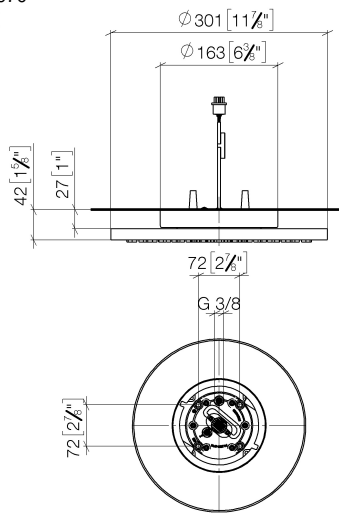

**Rain shower for surface-mounted ceiling installation with light 300 mm -
Brushed Champagne (22kt Gold)**

TARA

28 032 970

Fits: TARA, LISSÉ, VAIA, META

- rain shower Ø 300 mm
- PURE RAIN, max. flow rate 12 l/min (at 3 bar)
- PURIFY RAIN, max. flow rate 6 l/min (at 3 bar)
- Distance to ceiling from bottom edge of shower 40 mm
- with anti-scale system
- central LED Spot 3000 K
- Provided by customer: Light switch
- For simultaneous control of the jet types, we recommend the xTool thermostat module
- Not suitable for use in a steam room.

Required miscellaneous

Concealed ceiling installation box for surface-mounted ceiling installation with light - 35 042 970 90

- concealed rough parts
- min. recess depth 90 mm
- max. recess depth 115 mm
- 2x female thread 1/2" connections
- Input 100-240V AC 50-60Hz
- Output 350 mA SELV / Class II
- Provided by customer: Light switch

**Rain shower for surface-mounted ceiling installation with light 300 mm -
Brushed Champagne (22kt Gold)**

TARA

28 032 970
mm [inches]

Flow rate chart

Certificates

LGA_38400.

WRAS_240502006.

28 032 970

Spare parts list

No.	Item Number	Name	Quantity used	Delivery time
1	90 17 20 263 00 90	fixing set	1	2
2	90 24 03 309 01 90	connection	1	2
3	90 24 03 309 00 90	connection	1	2
4	90 10 01 225 00 90	electronic accessories	1	2