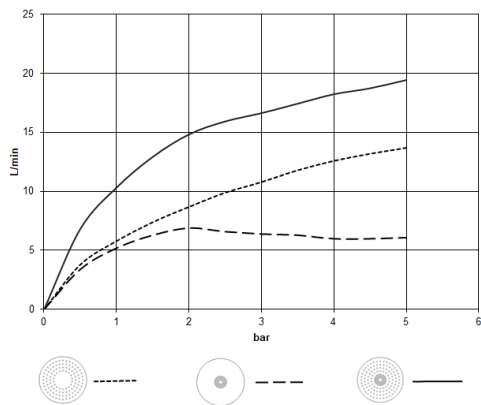

**Rain shower for surface-mounted ceiling installation with light 300 mm -
Brushed Champagne (22kt Gold)**

TARA

28 032 970

Fits: TARA, LISSÉ, VAIA, META

- rain shower Ø 300 mm
- PURE RAIN, max. flow rate 12 l/min (at 3 bar)
- PURIFY RAIN, max. flow rate 6 l/min (at 3 bar)
- Distance to ceiling from bottom edge of shower 40 mm
- with anti-scale system
- central LED Spot 3000 K
- Provided by customer: Light switch
- For simultaneous control of the jet types, we recommend the xTool thermostat module
- Not suitable for use in a steam room.

• WRAS 240502006
includes light bulbs with a Class F energy efficiency

includes light bulbs with a Class F energy efficiency

	Brushed Champagne (22kt Gold)	28 032 970-46
	Chrome	28 032 970-00
	Brushed Platinum	28 032 970-06
	Platinum	28 032 970-08
	Dark Chrome	28 032 970-19
	Light Gold	28 032 970-26
	Brushed Light Gold	28 032 970-27
	Brushed Durabrass (23kt Gold)	28 032 970-28
	Matte Black	28 032 970-33
	Brushed Bronze	28 032 970-42
	Champagne (22kt Gold)	28 032 970-47
	Brushed Chrome	28 032 970-93
	Brushed Dark Platinum	28 032 970-99

Required miscellaneous

Concealed ceiling installation box for surface-mounted ceiling installation with light - 35 042 970 90

- concealed rough parts
- min. recess depth 90 mm
- max. recess depth 115 mm
- 2x female thread 1/2" connections
- Input 100-240V AC 50-60Hz
- Output 350 mA SELV / Class II
- Provided by customer: Light switch

**Rain shower for surface-mounted ceiling installation with light 300 mm -
Brushed Champagne (22kt Gold)**

TARA

28 032 970
mm [inches]

Flow rate chart

Certificates

LGA_38400.

WRAS_240502006.

28 032 970