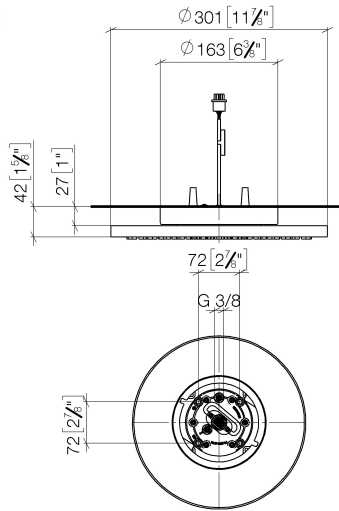

Rain shower for surface-mounted ceiling installation with light 300 mm - Brushed Chrome

TARA

28 032 970

Fits: TARA, LISSÉ, VAIA, META

- rain shower Ø 300 mm
- PURE RAIN, max. flow rate 12 l/min (at 3 bar)
- PURIFY RAIN, max. flow rate 6 l/min (at 3 bar)
- Distance to ceiling from bottom edge of shower 40 mm
- with anti-scale system
- central LED Spot 3000 K
- Provided by customer: Light switch
- For simultaneous control of the jet types, we recommend the xTool thermostat module
- Not suitable for use in a steam room.

Required miscellaneous

Concealed ceiling installation box 35 042 970 90 for surface-mounted ceiling installation with light -

- min. recess depth 90 mm
- max. recess depth 115 mm
- 2x female thread 1/2" connections
- Input 100-240V AC 50-60Hz
- concealed rough parts
- Output 350 mA SELV / Class II
- Provided by customer: Light switch

**Rain shower for surface-mounted ceiling installation with light 300 mm -
Brushed Chrome**

TARA

28 032 970
mm [inches]

Flow rate chart

Certificates

LGA_38400.

WRAS_240502006.

28 032 970

Spare parts list

No.	Item Number	Name	Quantity used	Delivery time
1	90 17 20 263 00 90	fixing set	1	2
2	90 24 03 309 01 90	connection	1	2
3	90 24 03 309 00 90	connection	1	2
4	90 10 01 225 00 90	electronic accessories	1	2