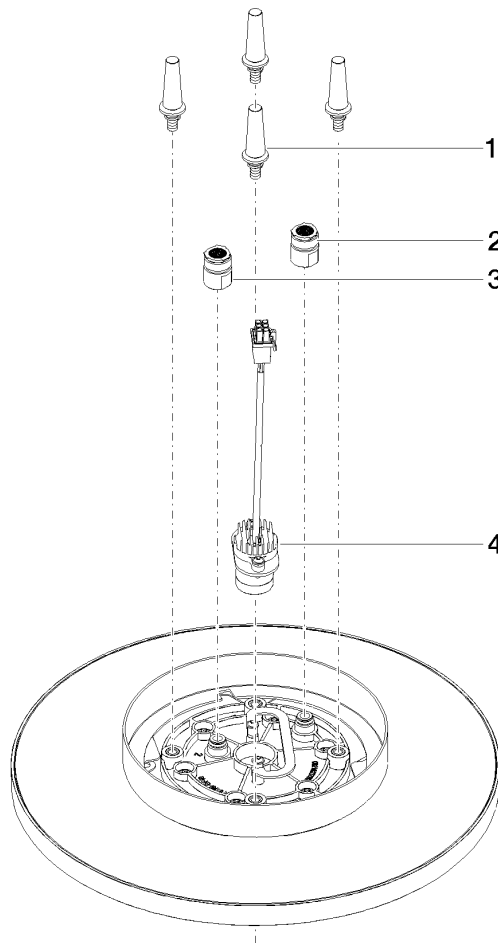

Rain shower for surface-mounted ceiling installation with light 300 mm - Brushed Chrome

TARA

28 032 970

Fits: TARA, LISSÉ, VAIA, META

- rain shower Ø 300 mm
- PURE RAIN, max. flow rate 12 l/min (at 3 bar)
- PURIFY RAIN, max. flow rate 6 l/min (at 3 bar)
- Distance to ceiling from bottom edge of shower 40 mm
- with anti-scale system
- central LED Spot 3000 K
- Provided by customer: Light switch
- For simultaneous control of the jet types, we recommend the xTool thermostat module
- Not suitable for use in a steam room.

Required miscellaneous

Concealed ceiling installation box 35 042 970 90 for surface-mounted ceiling installation with light -

- min. recess depth 90 mm
- max. recess depth 115 mm
- 2x female thread 1/2" connections
- Input 100-240V AC 50-60Hz
- concealed rough parts
- Output 350 mA SELV / Class II
- Provided by customer: Light switch

**Rain shower for surface-mounted ceiling installation with light 300 mm -
Brushed Chrome**

TARA

28 032 970
mm [inches]

Flow rate chart

Certificates

LGA_38400.

WRAS_240502006.

28 032 970

Spare parts list

No.	Item Number	Name	Quantity used	Delivery time
1	90 17 20 263 00 90	fixing set	1	2
2	90 24 03 309 01 90	connection	1	2
3	90 24 03 309 00 90	connection	1	2
4	90 10 01 225 00 90	electronic accessories	1	2