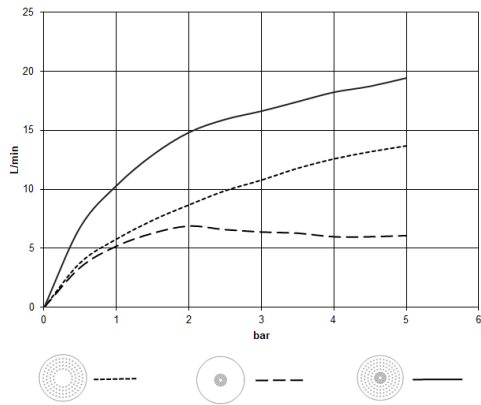

Rain shower for surface-mounted ceiling installation with light 300 mm - Brushed Chrome

TARA

28 032 970

Fits: TARA, LISSÉ, VAIA, META

- rain shower Ø 300 mm
- PURE RAIN, max. flow rate 12 l/min (at 3 bar)
- PURIFY RAIN, max. flow rate 6 l/min (at 3 bar)
- Distance to ceiling from bottom edge of shower 40 mm
- with anti-scale system
- central LED Spot 3000 K
- Provided by customer: Light switch
- For simultaneous control of the jet types, we recommend the xTool thermostat module
- Not suitable for use in a steam room.

• WRAS 240502006

includes light bulbs with a Class F energy efficiency

includes light bulbs with a Class F energy efficiency

	Brushed Chrome	28 032 970-93
	Chrome	28 032 970-00
	Brushed Platinum	28 032 970-06
	Platinum	28 032 970-08
	Dark Chrome	28 032 970-19
	Light Gold	28 032 970-26
	Brushed Light Gold	28 032 970-27
	Brushed Durabronze (23kt Gold)	28 032 970-28
	Matte Black	28 032 970-33
	Brushed Bronze	28 032 970-42
	Brushed Champagne (22kt Gold)	28 032 970-46
	Champagne (22kt Gold)	28 032 970-47
	Brushed Dark Platinum	28 032 970-99

Required miscellaneous

Concealed ceiling installation box 35 042 970 90 for surface-mounted ceiling installation with light -

- min. recess depth 90 mm
- max. recess depth 115 mm
- 2x female thread 1/2" connections
- Input 100-240V AC 50-60Hz
- concealed rough parts
- Output 350 mA SELV / Class II
- Provided by customer: Light switch

**Rain shower for surface-mounted ceiling installation with light 300 mm -
Brushed Chrome**

TARA

28 032 970
mm [inches]

Flow rate chart

Certificates

LGA_38400.

WRAS_240502006.

28 032 970