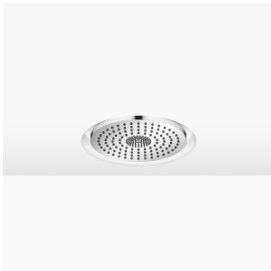

28 034 970

Fits: TARA, LISSÉ, VAIA, META

- rain shower Ø 300 mm
- PURE RAIN, max. flow rate 12 l/min (at 3 bar)
- PURIFY RAIN, max. flow rate 6 l/min (at 3 bar)
- min. recess depth 137 mm
- with anti-scale system
- central RGBW LED spot
- RGBW LED ambient lighting
- For simultaneous control of the jet types, we recommend the xTool thermostat module
- Provided by customer: Zigbee gateway
- Not suitable for use in a steam room.

includes light bulbs with a Class G energy efficiency

includes light bulbs with a Class G energy efficiency

	Chrome	28 034 970-00
	Brushed Platinum	28 034 970-06
	Platinum	28 034 970-08
	Dark Chrome	28 034 970-19
	Light Gold	28 034 970-26
	Brushed Light Gold	28 034 970-27
	Brushed Durabronze (23kt Gold)	28 034 970-28
	Matte Black	28 034 970-33
	Brushed Bronze	28 034 970-42
	Brushed Champagne (22kt Gold)	28 034 970-46
	Champagne (22kt Gold)	28 034 970-47
	Brushed Chrome	28 034 970-93
	Brushed Dark Platinum	28 034 970-99

Required miscellaneous

Concealed ceiling installation box for recessed ceiling installation with light - 35 034 970 90

- flush-mounted reflection box Ø 360 mm RAL 9003 signal white
- recess depth 137mm
- 2x female thread 1/2" outlet
- concealed rough parts
- Supply pipe 7 m
- switching power supply input voltage: 50 to 60 Hz - 100 to 240 VAC
- Output 12V DC SELV / Class II
- ZigBee Light Link RGBW controller
- Must be provided by customer: Zigbee gateway