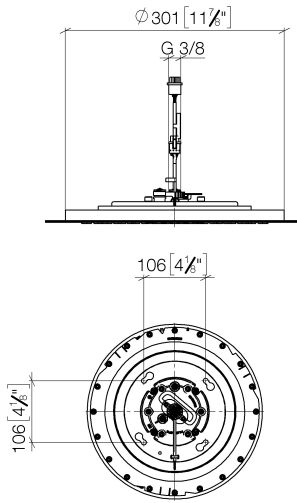

28 034 970

Fits: TARA, LISSÉ, VAIA, META

- rain shower Ø 300 mm
- PURE RAIN, max. flow rate 12 l/min (at 3 bar)
- PURIFY RAIN, max. flow rate 6 l/min (at 3 bar)
- min. recess depth 137 mm
- with anti-scale system
- central RGBW LED spot
- RGBW LED ambient lighting
- For simultaneous control of the jet types, we recommend the xTool thermostat module
- Provided by customer: Zigbee gateway
- Not suitable for use in a steam room.

Required miscellaneous

Concealed ceiling installation box for recessed ceiling installation with light - 35 034 970 90

- flush-mounted reflection box Ø 360 mm RAL 9003 signal white
- recess depth 137mm
- 2x female thread 1/2" outlet
- concealed rough parts
- Supply pipe 7 m
- switching power supply input voltage: 50 to 60 Hz - 100 to 240 VAC
- Output 12V DC SELV / Class II
- ZigBee Light Link RGBW controller
- Must be provided by customer: Zigbee gateway

28 034 970

mm [inches]

Flow rate chart

Certificates

LGA_38402.

28 034 970

Spare parts list

No.	Item Number	Name	Quantity used	Delivery time
1	90 10 01 221 00 90	electronic accessories	1	2
2	90 24 03 309 01 90	connection	1	2
3	90 24 03 309 00 90	connection	1	2
4	90 10 01 225 00 90	electronic accessories	1	2