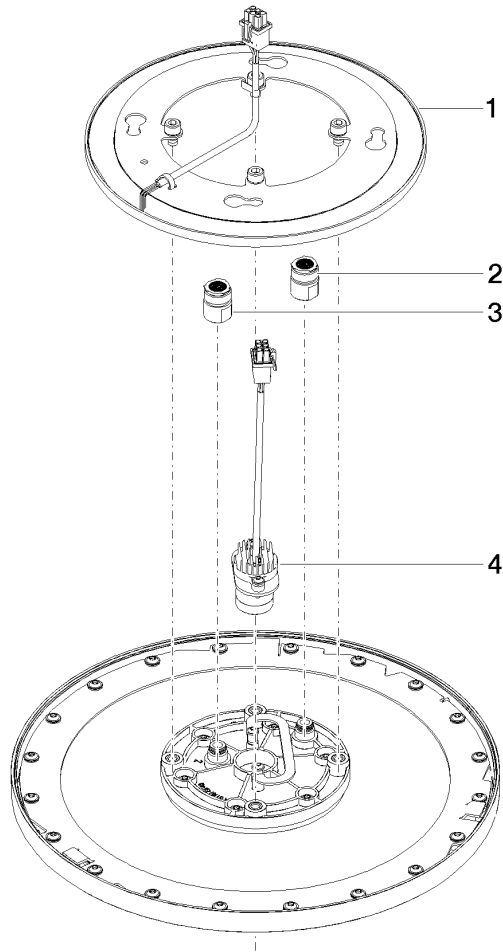

28 034 970

Fits: TARA, LISSÉ, VAIA, META

- rain shower Ø 300 mm
- PURE RAIN, max. flow rate 12 l/min (at 3 bar)
- PURIFY RAIN, max. flow rate 6 l/min (at 3 bar)
- min. recess depth 137 mm
- with anti-scale system
- central RGBW LED spot
- RGBW LED ambient lighting
- For simultaneous control of the jet types, we recommend the xTool thermostat module
- Provided by customer: Zigbee gateway
- Not suitable for use in a steam room.

includes light bulbs with a Class G energy efficiency

includes light bulbs with a Class G energy efficiency

	Chrome	28 034 970-00
	Brushed Platinum	28 034 970-06
	Platinum	28 034 970-08
	Dark Chrome	28 034 970-19
	Light Gold	28 034 970-26
	Brushed Light Gold	28 034 970-27
	Brushed Durabronze (23kt Gold)	28 034 970-28
	Matte Black	28 034 970-33
	Brushed Bronze	28 034 970-42
	Brushed Champagne (22kt Gold)	28 034 970-46
	Champagne (22kt Gold)	28 034 970-47
	Brushed Chrome	28 034 970-93
	Brushed Dark Platinum	28 034 970-99

Required miscellaneous

Concealed ceiling installation box for recessed ceiling installation with light - 35 034 970 90

- flush-mounted reflection box Ø 360 mm RAL 9003 signal white
- recess depth 137mm
- 2x female thread 1/2" outlet
- concealed rough parts
- Supply pipe 7 m
- switching power supply input voltage: 50 to 60 Hz - 100 to 240 VAC
- Output 12V DC SELV / Class II
- ZigBee Light Link RGBW controller
- Must be provided by customer: Zigbee gateway

28 034 970

mm [inches]

Flow rate chart

Certificates

LGA_38402.

28 034 970

Spare parts list

No.	Item Number	Name	Quantity used	Delivery time
1	90 10 01 221 00 90	electronic accessories	1	2
2	90 24 03 309 01 90	connection	1	2
3	90 24 03 309 00 90	connection	1	2
4	90 10 01 225 00 90	electronic accessories	1	2