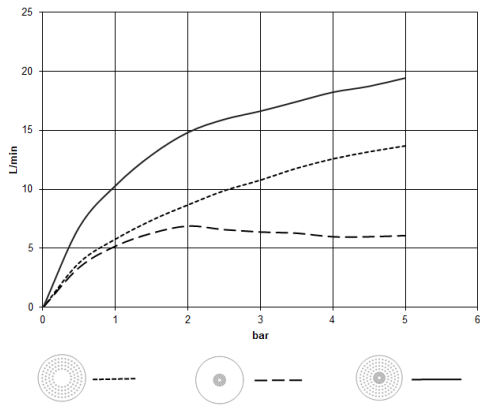

28 034 970

Fits: TARA, LISSÉ, VAIA, META

- rain shower Ø 300 mm
- PURE RAIN, max. flow rate 12 l/min (at 3 bar)
- PURIFY RAIN, max. flow rate 6 l/min (at 3 bar)
- min. recess depth 137 mm
- with anti-scale system
- central RGBW LED spot
- RGBW LED ambient lighting
- For simultaneous control of the jet types, we recommend the xTool thermostat module
- Provided by customer: Zigbee gateway
- Not suitable for use in a steam room.

includes light bulbs with a Class G energy efficiency

includes light bulbs with a Class G energy efficiency

	Chrome	28 034 970-00
	Brushed Platinum	28 034 970-06
	Platinum	28 034 970-08
	Dark Chrome	28 034 970-19
	Light Gold	28 034 970-26
	Brushed Light Gold	28 034 970-27
	Brushed Durabronze (23kt Gold)	28 034 970-28
	Matte Black	28 034 970-33
	Brushed Bronze	28 034 970-42
	Brushed Champagne (22kt Gold)	28 034 970-46
	Champagne (22kt Gold)	28 034 970-47
	Brushed Chrome	28 034 970-93
	Brushed Dark Platinum	28 034 970-99

Required miscellaneous

Concealed ceiling installation box for recessed ceiling installation with light - 35 034 970 90

- flush-mounted reflection box Ø 360 mm RAL 9003 signal white
- recess depth 137mm
- 2x female thread 1/2" outlet
- concealed rough parts
- Supply pipe 7 m
- switching power supply input voltage: 50 to 60 Hz - 100 to 240 VAC
- Output 12V DC SELV / Class II
- ZigBee Light Link RGBW controller
- Must be provided by customer: Zigbee gateway

28 034 970

mm [inches]

Flow rate chart

Certificates

LGA_38402.

28 034 970

Spare parts list

No.	Item Number	Name	Quantity used	Delivery time
1	90 10 01 221 00 90	electronic accessories	1	2
2	90 24 03 309 01 90	connection	1	2
3	90 24 03 309 00 90	connection	1	2
4	90 10 01 225 00 90	electronic accessories	1	2