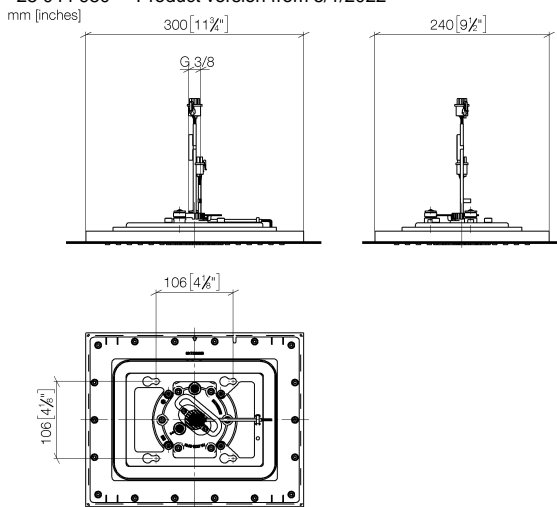

Rain shower for recessed ceiling installation with light 300 x 240 mm - Dark Chrome

IMO

28 044 980 Product version from 5/1/2022

Fits: IMO, LULU, MEM, CL.1, CYO

- rain shower 300 x 240mm
- PURE RAIN, max. flow rate 12 l/min (at 3 bar)
- PURIFY RAIN, max. flow rate 6 l/min (at 3 bar)
- min. recess depth 137 mm
- with anti-scale system

Required miscellaneous

Concealed ceiling installation box for recessed ceiling installation with light - 35 044 970 90

- concealed rough parts
- flush-mounted installation box 360x300 mm RAL 9003 signal white
- recess depth mm
- Input 100-240V AC 50-60Hz
- Output 12V DC SELV / Class 2
- ZigBee Light Link RGBW controller

Rain shower for recessed ceiling installation with light 300 x 240 mm - Dark Chrome

IMO

28 044 980 Product version from 5/1/2022

Flow rate chart

Codes & Standards

DIN 4109

ISO 3822

Scottish Water
Byelaws

UK Water Supply
Regulations

Ü-Zeichen

Rain shower for recessed ceiling installation with light 300 x 240 mm - Dark
Chrome

IMO

28 044 980 Product version from 5/1/2022

Certificates

LGA_38

WRAS_240502