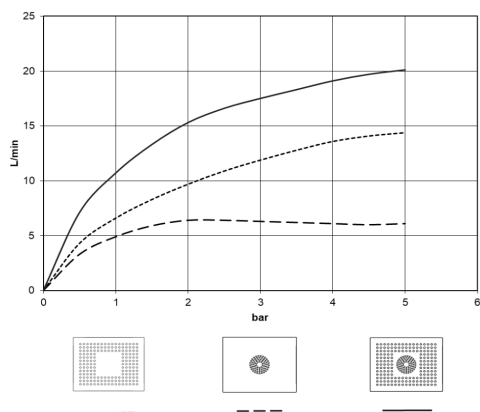

Flow rate chart

Codes & Standards

DIN 4109

ISO 3822

Scottish Water
Byelaws

UK Water Supply
Regulations

Ü-Zeichen