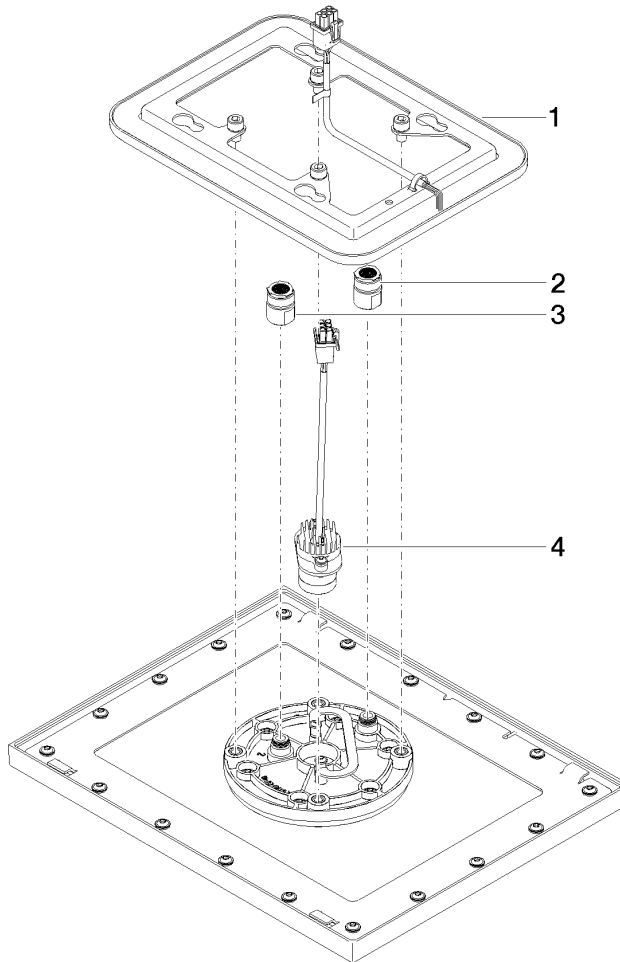

28 044 980 Product version from 5/1/2022

Spare parts list

No.	Item Number	Name	Quantity used	Delivery time
1	90 10 01 224 00 90	electronic accessories	1	2
2	90 24 03 309 01 90	connection	1	2
3	90 24 03 309 00 90	connection	1	2
4	90 10 01 225 00 90	electronic accessories	1	2