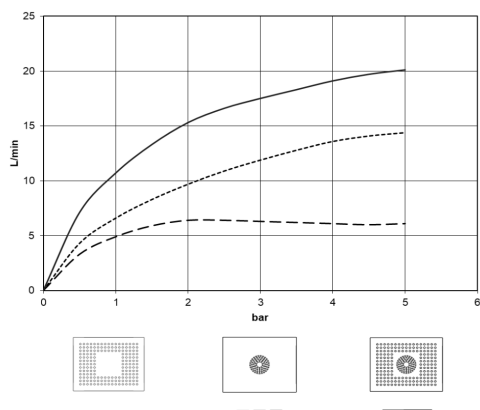

Rain shower for recessed ceiling installation with light 300 x 240 mm - Brushed Light Gold

IMO

28 044 980 Product version from 5/1/2022

mm [inches]

Flow rate chart

Codes & Standards

DIN 4109

ISO 3822