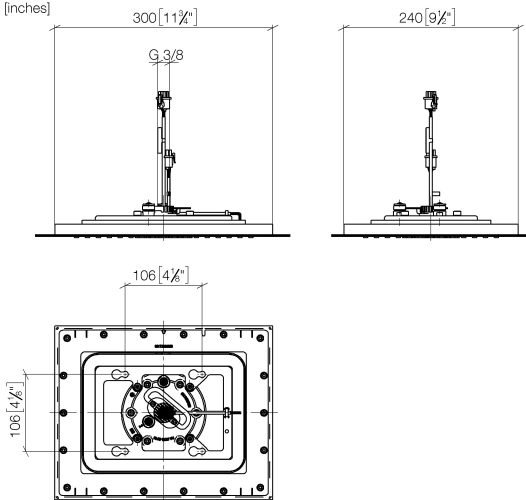

Rain shower for recessed ceiling installation with light 300 x 240 mm - Brushed Light Gold

IMO

28 044 980 Product version from 5/1/2022

Fits: IMO, LULU, MEM, CL.1, CYO

- rain shower 300 x 240mm
- PURE RAIN, max. flow rate 12 l/min (at 3 bar)
- PURIFY RAIN, max. flow rate 6 l/min (at 3 bar)
- min. recess depth 137 mm
- with anti-scale system

Required miscellaneous

Concealed ceiling installation box for recessed ceiling installation with light - 35 044 970 90

- concealed rough parts
- flush-mounted installation box 360x300 mm RAL 9003 signal white
- recess depth mm
- Input 100-240V AC 50-60Hz
- Output 12V DC SELV / Class 2
- ZigBee Light Link RGBW controller

Rain shower for recessed ceiling installation with light 300 x 240 mm - Brushed Light Gold

IMO

28 044 980 Product version from 5/1/2022

mm [inches]

Flow rate chart

Codes & Standards

DIN 4109

ISO 3822