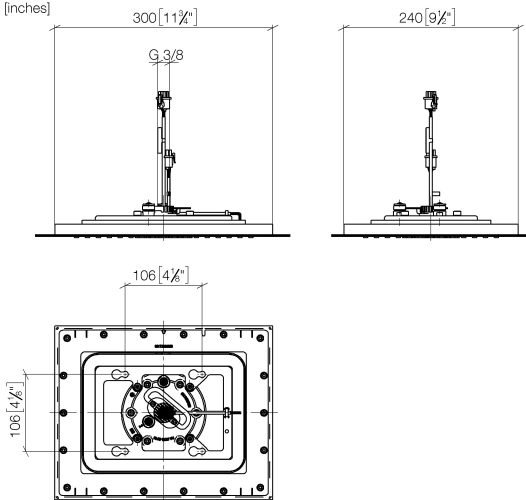

Rain shower for recessed ceiling installation with light 300 x 240 mm - Champagne (22kt Gold)

IMO

28 044 980 Product version from 5/1/2022

Fits: IMO, LULU, MEM, CL.1, CYO

- rain shower 300 x 240mm
- PURE RAIN, max. flow rate 12 l/min (at 3 bar)
- PURIFY RAIN, max. flow rate 6 l/min (at 3 bar)
- min. recess depth 137 mm
- with anti-scale system

Required miscellaneous

Concealed ceiling installation box for recessed ceiling installation with light - 35 044 970 90

- concealed rough parts
- flush-mounted installation box 360x300 mm RAL 9003 signal white
- recess depth mm
- Input 100-240V AC 50-60Hz
- Output 12V DC SELV / Class 2
- ZigBee Light Link RGBW controller

**Rain shower for recessed ceiling installation with light 300 x 240 mm -
Champagne (22kt Gold)**

IMO

28 044 980 Product version from 5/1/2022

mm [inches]

Flow rate chart

Codes & Standards

DIN 4109

ISO 3822