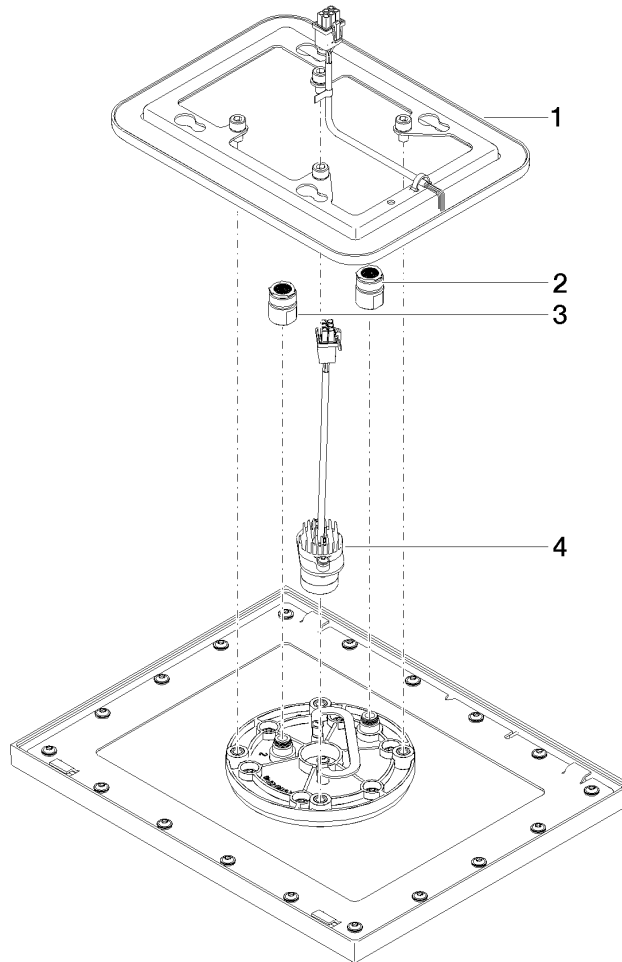

28 044 980 Product version from 5/1/2022

Spare parts list

No.	Item Number	Name	Quantity used	Delivery time
1	90 10 01 224 00 90	electronic accessories	1	2
2	90 24 03 309 01 90	connection	1	2
3	90 24 03 309 00 90	connection	1	2
4	90 10 01 225 00 90	electronic accessories	1	2