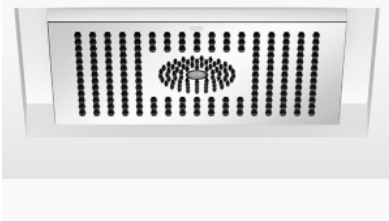

Rain shower for recessed ceiling installation with light 300 x 240 mm - Champagne (22kt Gold)

IMO

28 044 980 Product version from 5/1/2022

Fits: IMO, LULU, MEM, CL.1, CYO

- rain shower 300 x 240mm
- PURE RAIN, max. flow rate 12 l/min (at 3 bar)
- PURIFY RAIN, max. flow rate 6 l/min (at 3 bar)
- min. recess depth 137 mm
- with anti-scale system

Ceiling module power supply

- 12V DC (CV)

Spot lighting

- LED coloured light RGBW
- Bulbs protected against splashing water

Ambient lighting

- LED coloured light RGBW
- Bulbs protected against splashing water

Activation

- ZigBee Light Link RGBW controller
- Provided by customer: Zigbee gateway

Environment

- Not suitable for outdoor use.
 - Not suitable for use in a steam room.
 - Not suitable for use in chlorinated or salty environments.
 - Comply with the protection zone regulations as defined in DIN VDE 0100, Part 701 (IEC 60364-7-701).
 - Dornbracht recommends consulting a systems integrator.
- includes light bulbs with a Class G energy efficiency**

includes light bulbs with a Class G energy efficiency

	Champagne (22kt Gold)	28 044 980-47
	Chrome	28 044 980-00
	Brushed Platinum	28 044 980-06
	Platinum	28 044 980-08
	Dark Chrome	28 044 980-19
	Brushed Light Gold	28 044 980-27
	Brushed Durabress (23kt Gold)	28 044 980-28
	Matte Black	28 044 980-33
	Brushed Champagne (22kt Gold)	28 044 980-46
	Brushed Chrome	28 044 980-93
	Brushed Dark Platinum	28 044 980-99