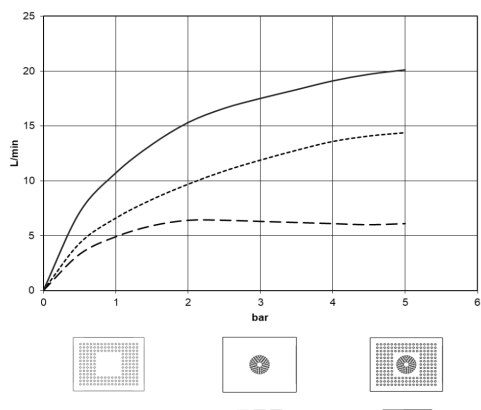

**Rain shower for recessed ceiling installation with light 300 x 240 mm -
Champagne (22kt Gold)**

IMO

28 044 980 Product version from 5/1/2022

mm [inches]

Flow rate chart

Codes & Standards

DIN 4109

ISO 3822