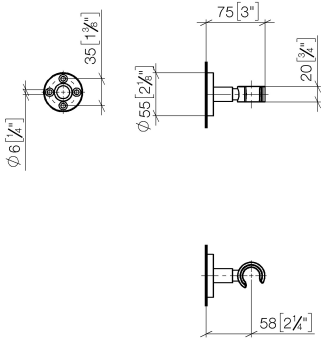

28 050 625

● rosette Ø 55 mm

Fits: TARA, META

	Matte Black	28 050 625-33
	Chrome	28 050 625-00
	Brushed Platinum	28 050 625-06
	Dark Chrome	28 050 625-19
	Light Gold	28 050 625-26
	Brushed Light Gold	28 050 625-27
	Brushed Durabronze (23kt Gold)	28 050 625-28
	Brushed Bronze	28 050 625-42
	Brushed Champagne (22kt Gold)	28 050 625-46
	Champagne (22kt Gold)	28 050 625-47
	Brushed Chrome	28 050 625-93
	Brushed Dark Platinum	28 050 625-99

28 050 625

mm [inches]

28 050 625

Product version from 10/1/2023

Parts for other
finishes can be found
here: [Chrome](#)

Wall bracket - Matte Black

TARA

28 050 625

Spare parts list

Product version from 10/1/2023

No.	Item Number	Name	Quantity used	Delivery time
	05 17 62 500 00 90	fixing set	7	2