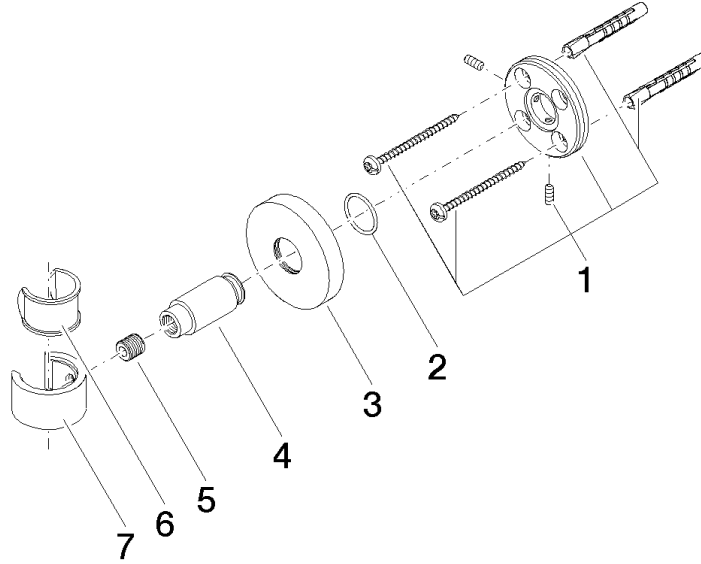

28 050 625

• rosette Ø 55 mm

Fits: TARA, META

	Brushed Bronze	28 050 625-42
	Chrome	28 050 625-00
	Brushed Platinum	28 050 625-06
	Dark Chrome	28 050 625-19
	Light Gold	28 050 625-26
	Brushed Light Gold	28 050 625-27
	Brushed Durabronze (23kt Gold)	28 050 625-28
	Matte Black	28 050 625-33
	Brushed Champagne (22kt Gold)	28 050 625-46
	Champagne (22kt Gold)	28 050 625-47
	Brushed Chrome	28 050 625-93
	Brushed Dark Platinum	28 050 625-99

28 050 625

mm [inches]

28 050 625

Product version from 10/1/2023

Parts for other
finishes can be found
here: [Chrome](#)

Wall bracket - Brushed Bronze

TARA

28 050 625

Spare parts list

Product version from 10/1/2023

No.	Item Number	Name	Quantity used	Delivery time
	05 17 62 500 00 90	fixing set	7	2