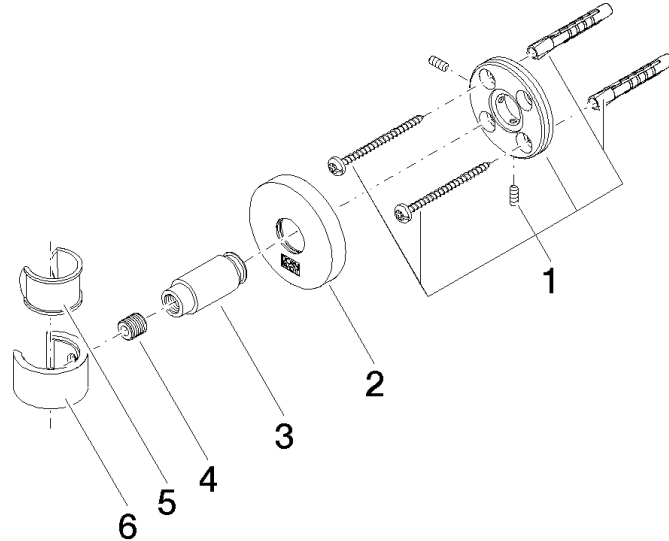

EDITION PRO Wall bracket - Brushed Chrome

28 050 626

- rosette Ø 55 mm

	Brushed Chrome	28 050 626-93
	Chrome	28 050 626-00
	Matte Black	28 050 626-33

EDITION PRO Wall bracket - Brushed Chrome

28 050 626

mm [inches]

EDITION PRO Wall bracket - Brushed Chrome

28 050 626

Parts for other finishes can be found here: [Chrome](#)

Spare parts list

No.	Item Number	Name	Quantity used	Delivery time
1	05 17 62 500 00 90	fixing set	1	2
2	90 27 62 502 00-93	rosette	1	-
Spare part can no longer be ordered, please order the replacement item				
3	08 17 62 550-93	holder	1	20
4	08 18 50 585 90	screw	1	2
5	90 18 40 035 00 90	sleeve	1	2
6	09 17 20 014-93	holder	1	20