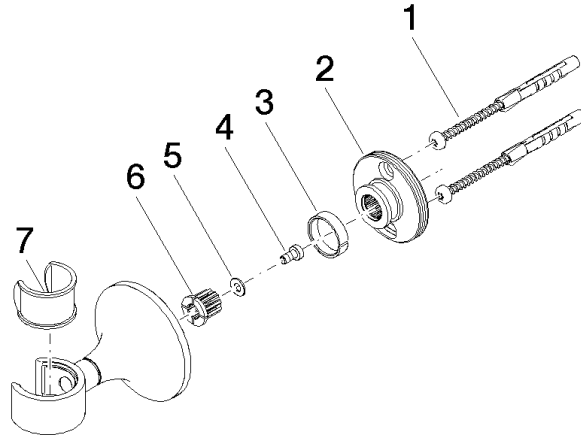

28 050 809

• rosette Ø 60 mm

| | | |
|---|-------------------------------------|---------------|
|  | Dark Chrome | 28 050 809-19 |
|  | Chrome | 28 050 809-00 |
|  | Brushed Platinum | 28 050 809-06 |
|  | Platinum | 28 050 809-08 |
|  | Brushed Durabronze (23kt Gold) | 28 050 809-28 |
|  | Brushed Bronze | 28 050 809-42 |
|  | Brushed Champagne (22kt Gold) | 28 050 809-46 |
|  | Champagne (22kt Gold) | 28 050 809-47 |
|  | Brushed Dark Platinum | 28 050 809-99 |

28 050 809

mm [inches]

28 050 809

Parts for other finishes can be found here: [Chrome](#)

Spare parts list

| No. | Item Number | Name | Quantity used | Delivery time |
|-----|--------------------|------------|---------------|---------------|
| 1 | 05 30 31 025 00 90 | fixing set | 1 | 2 |
| 2 | 90 17 20 759 00 90 | disc | 1 | 2 |
| 3 | 09 14 15 022 90 | ring | 1 | 2 |
| 4 | 09 30 30 057 90 | screw | 1 | 2 |
| 5 | 09 30 11 024 90 | disc | 1 | 2 |
| 6 | 09 12 12 213 90 | fixing cap | 1 | 2 |
| 7 | 90 18 40 035 00 90 | sleeve | 1 | 2 |