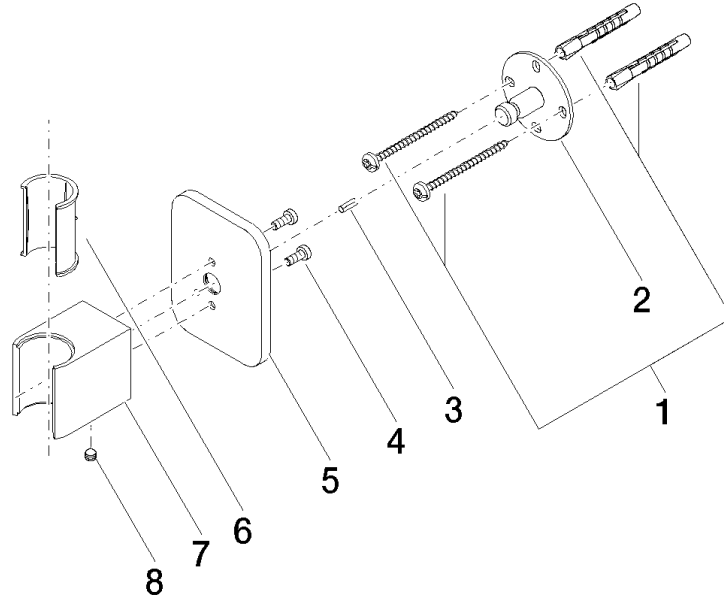

28 050 845

mm [inches]

28 050 845

Product version from 3/2/2021

Parts for other finishes can be found here: [Chrome](#)

LISSÉ Wall bracket - Dark Chrome

LISSÉ

28 050 845

Spare parts list

Product version from 3/2/2021

No.	Item Number	Name	Quantity used	Delivery time
	05 30 31 025 00 90	fixing set	9	2